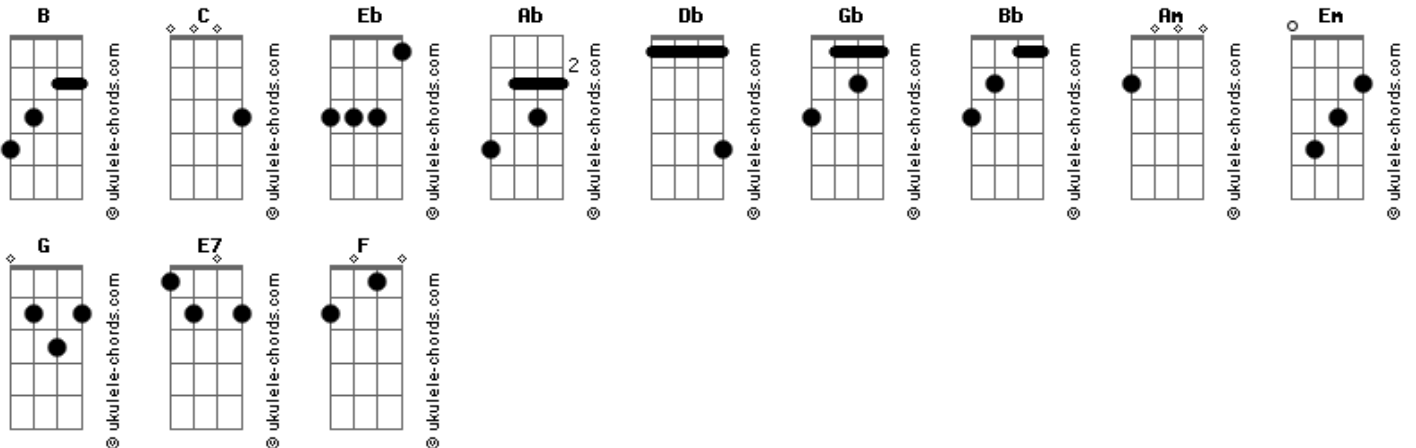

Electric Mob - Your Ghost

tom:
B (forma dos acordes no tom de **C**)
Afinação: **E_b A_b D_b G_b B_b E_b**

(**Am C Am C**)
(**Am C Am C**)

Am C Em
She said: I won't give up on you
G
She was lying
Am C Em G
She left without saying goodbye
Am C Em G
Oh, baby, please, I can't stand losing you
Am C E7
And she said: I'm sure that you will be fine

F G Am C
But your ghost won't let me be
F G Am C
No, your ghost won't let me be
F G Am C
No, your ghost won't let me be
F E7
Even though

[Refrão]

Am
This house is gone without you
And I don't feel the same
C
This house is gone without you
The walls are black and grey
E7
But your shades are still here
F E7
And I can't let you live, not this way
This house is gone

[Solo 1] **Am C E7 F E7**

Am C Em G
I guess it's time to bring a priest over here
Am C Em G

Acordes

Before I finally go insane
Am C Em G
The rain drove out all the flowers in your grave
Am C E7
But your presence still remains

F G Am C
And your ghost won't let me be
F G Am C
No, your ghost won't let me be
F G Am C
No, your ghost won't let me be
F E7
Even though

Refrão 2x

Am
This house is gone without you
And I don't feel the same
C
This house is gone without you
The walls are black and grey
E7
But your shades are still here
F E7
And I can't let you live, not this way, no
This house is gone

[Solo 2] **Am C E7 F E7**
Am C E7 F E7

Am
This house is gone
And I still feel you through the frames
Em
And I don't have the guts to throw them away
F
What the hell did I do to deserve all this pain?
Em
Baby, please
F G Am C
Now the rope will set me free
F G Am C
Now the rope will set me free
F G Am C
Now the rope will set me free
F G
And we'll be together
You and me