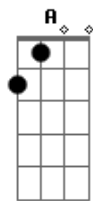

© ukulele-chords.com