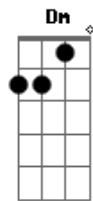

© ukulele-chords.com