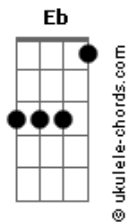

Electric Light Orchestra (ELO) - Big Wheels

tom:

Eb

Intro: Eb

Eb
I've been thinking it over

So many times they say
Gm7
You got it made

They never understand
C7
The answer lies within your soul

'Cos no one know which side
Fm
The coin will fall

Gm7
Big wheels turning

Fm
Baby I know

Gm7
Big wheels turning

Fm
Baby I know

Gm Ab D
Big wheels turning, turning

Eb
Save it for a rainy day

For when the cold wind blows
Gm7
Just to see how they run

I thought they'd know
C7
I tried my best, all I could do

Fm
But somehow it was not enough for you

Gm
Big wheels turning

Fm
Baby I know

Gm7
Big wheels turning

Fm
Baby I know

Gm7 Ab
Big wheels turning, turning

Bb
Turning, turning

(Eb Eb Cm Bb Eb)

Eb Ab Eb
I remember the dead of night

Ab Abm Eb F
A lonely light that shines upon the window

Acordes

Bb
I see it all so clear
Ab Ab7 Eb
The tenderness, the silent tears
Eb Ab Eb
Out here in the pouring rain
Ab Abm Eb
Through cold dark waiting days