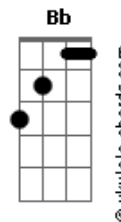

Electric Light Orchestra (ELO) - Big Wheels

tom:

Eb

Intro: Eb

Eb
I've been thinking it over

So many times they say
Gm7
You got it made

They never understand
C7
The answer lies within your soul

'Cos no one know which side
Fm
The coin will fall

Gm7
Big wheels turning

Fm
Baby I know

Gm7
Big wheels turning

Fm
Baby I know

Gm Ab D
Big wheels turning, turning

Eb
Save it for a rainy day

For when the cold wind blows
Gm7
Just to see how they run

I thought they'd know
C7
I tried my best, all I could do

Fm
But somehow it was not enough for you

Gm
Big wheels turning

Fm
Baby I know

Gm7
Big wheels turning

Fm
Baby I know

Gm7 Ab
Big wheels turning, turning

Bb
Turning, turning

(Eb Eb Cm Bb Eb)

Eb Ab Eb
I remember the dead of night

Ab Abm Eb F
A lonely light that shines upon the window

Acordes

Bb
I see it all so clear
Ab Ab7 Eb
The tenderness, the silent tears
Eb Ab Eb
Out here in the pouring rain
Ab Abm Eb
Through cold dark waiting days