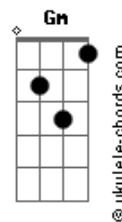

Electric Light Orchestra (ELO) - Big Wheels

tom:

Eb

Intro: Eb

Eb
I've been thinking it over

So many times they say
Gm7
You got it made

They never understand
C7
The answer lies within your soul

'Cos no one know which side
Fm
The coin will fall

Gm7
Big wheels turning

Fm
Baby I know

Gm7
Big wheels turning

Fm
Baby I know

Gm Ab D
Big wheels turning, turning

Eb
Save it for a rainy day

For when the cold wind blows
Gm7
Just to see how they run

I thought they'd know
C7
I tried my best, all I could do

Fm
But somehow it was not enough for you

Gm
Big wheels turning

Fm
Baby I know

Gm7
Big wheels turning

Fm
Baby I know

Gm7 Ab
Big wheels turning, turning

Bb
Turning, turning

(Eb Eb Cm Bb Eb)

Eb Ab Eb
I remember the dead of night

Ab Abm Eb F
A lonely light that shines upon the window

Acordes

Bb
I see it all so clear
Ab Ab7 Eb
The tenderness, the silent tears
Eb Ab Eb
Out here in the pouring rain
Ab Abm Eb
Through cold dark waiting days