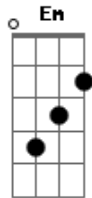

© ukulele-chords.com