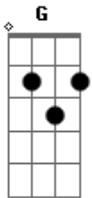

© ukulele-chords.com