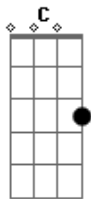

© ukulele-chords.com