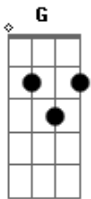

Effe 5 - Waiting Your Love (instrumental)

tom:
G
We live in a bad place
D G D C
I can see in your eyes
D C
The sorrow in your face
D
Between true and lies
G D
You don't say that you love me
C D G
So send me a clue
D
Say many things
C D Em
But say me the true
G D C
You meke me feel alone
D G
I missed your love
D C
I'm not sayning a lie
D Em

But i want to be the one
D C D
Waiting your love
G D C
You can think
D G
That i'm a liar
D C D
But my love to you
G
It's true
D C
I really love you
D G
But you don't belive me
D C
And i stay waiting your love
D Em
Waiting you say I love you
Em
Waiting your love
D C
Waiting your love
D G
Waiting your love

Acordes

© ukulele-chords.com