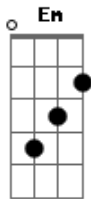

© ukulele-chords.com