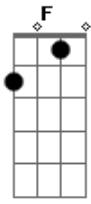

© ukulele-chords.com