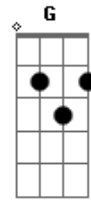

© ukulele-chords.com