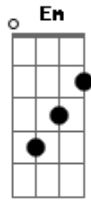

© ukulele-chords.com