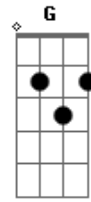

© ukulele-chords.com