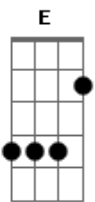

# Eels - Going Fetal

Tom: A

Tabbed by: Anton Petersson  
Email:

Tuning: EADGBE  
Intro: Play this tune

```
e|-0-|
B|---|
G|---|
D|---|
A|---|
E|---|
```

and the drum starts to play

and then:

E A D A E A D  
A A A A

## Acordes

© ukulele-chords.com

© ukulele-chords.com

© ukulele-chords.com

© ukulele-chords.com

© ukulele-chords.com

Play the chords as above

E A D A A A  
Everyone is going fetal  
E A D A A A  
It's the dance the kids all feel  
G D C D  
Just get down under your desk  
G D C D

E  
Alright

Vers 2

Everyone is going fetal  
It's the one thats really real  
You're gonna love it if you give it a try  
You just lay down like you're gonna die  
Alright

Verse 3

Everyone is going fetal  
If you feel like your fate is sealed  
Then just get down and curl on up  
Just like a little helpless pup  
Alright