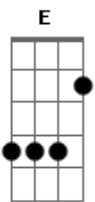

Eels - Going Fetal

Tom: A

Tabbed by: Anton Petersson
Email:

Tuning: EADGBE
Intro: Play this tune

```
e|-0-|
B|---|
G|---|
D|---|
A|---|
E|---|
```

and the drum starts to play

and then:

E A D A E A D
A A A A

wäääh

E A D A E A D
A A A A

HEY

Acordes

© ukulele-chords.com

© ukulele-chords.com

© ukulele-chords.com

© ukulele-chords.com

© ukulele-chords.com

Play the chords as above

E A D A A A
Everyone is going fetal
E A D A A A
It's the dance the kids all feel
G D C D
Just get down under your desk
G D C D

E
Alright

Vers 2

Everyone is going fetal
It's the one thats really real
You're gonna love it if you give it a try
You just lay down like you're gonna die
Alright