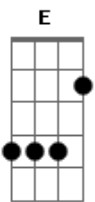

Eels - Going Fetal

Tom: A

Tabbed by: Anton Petersson
Email:

Tuning: EADGBE
Intro: Play this tune

```
e|-0-|
B|---|
G|---|
D|---|
A|---|
E|---|
```

and the drum starts to play

and then:

E A D A E A D
A A A A

wäääh

E A D A E A D
A A A A

HEY

Play the chords as above

E A D A A A
Everyone is going fetal
E A D A A A
It's the dance the kids all feel
G D C D
Just get down under your desk
G D C D

E
Alright

Vers 2

Everyone is going fetal
It's the one thats really real
You're gonna love it if you give it a try
You just lay down like you're gonna die
Alright

Verse 3

Everyone is going fetal
If you feel like your fate is sealed
Then just get down and curl on up
Just like a little helpless pup
Alright

Everyone is going fetal (and so on)

Acordes

© ukulele-chords.com