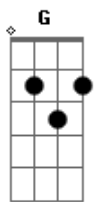

© ukulele-chords.com