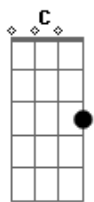

Eels - Going Fetal

Tom: A

Tabbed by: Anton Petersson
Email:

Tuning: EADGBE
Intro: Play this tune

```
e|-0-|
B|---|
G|---|
D|---|
A|---|
E|---|
```

and the drum starts to play

and then:

E A D A E A D
A A A A

wäääh

E A D A E A D
A A A A

HEY

Acordes

© ukulele-chords.com

© ukulele-chords.com

© ukulele-chords.com

© ukulele-chords.com

© ukulele-chords.com

Play the chords as above

E A D A A A
Everyone is going fetal
E A D A A A
It's the dance the kids all feel
G D C D
Just get down under your desk
G D C D

E
Alright

Vers 2

Everyone is going fetal
It's the one thats really real
You're gonna love it if you give it a try
You just lay down like you're gonna die
Alright