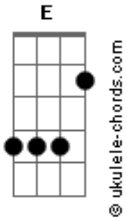

Eels - Friendly Ghost

Difficulty: Medium
 Tabbed: MastaBassa (That?s me)
 Tuning: Standard (G-D-A-E)

The bass comes in 4 bars in. Good Luck!

Verse 1:
 G|-0-0-0-----00-----|
 D|-----43-3-3-3-----0-002-|
 A|-----3-3-3-----|
 E|-----|

Verse 2:
 G|-----2-----0-0-0-4-0-|
 D|-3-3-3---3-----|
 A|-----|
 E|-----|

Verse 3:
 G|-----|
 D|-3-33-4-44-|

Acordes

A|-----|
 E|-----|

Order
 Verse 1(x2)
 Verse 2(x2)
 Verse 3(x1)
 Verse 1(x5)
 Verse 2(x2)
 Verse 3(X1)
 Verse 1(x7)
 Verse 2(x2)
 Verse 3(x1)
 Verse 1(x Until Fade Out)