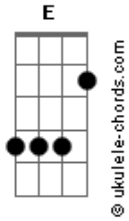

Eels - Friendly Ghost

Difficulty: Medium
 Tabbed: MastaBassa (That?s me)
 Tuning: Standard (G-D-A-E)

The bass comes in 4 bars in. Good Luck!

Verse 1:
 G| -0-0-0-----00-----|
 D| -----43-3-3-3-----0-002-|
 A| -----3-3-3-----|
 E| -----|

Verse 2:
 G| -----2-----0-0-0-4-0-|
 D| -3-3-3---3-----|
 A| -----|
 E| -----|

Verse 3:
 G| -----|
 D| -3-33-4-44-|

Acordes

A|-----|
 E|-----|

Order
 Verse 1(x2)
 Verse 2(x2)
 Verse 3(x1)
 Verse 1(x5)
 Verse 2(x2)
 Verse 3(X1)
 Verse 1(x7)
 Verse 2(x2)
 Verse 3(x1)
 Verse 1(x Until Fade Out)