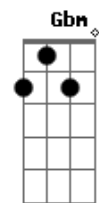

© ukulele-chords.com