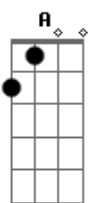

© ukulele-chords.com