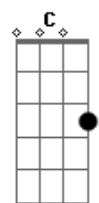

© ukulele-chords.com