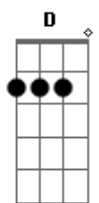

Edu Falaschi - Streets Of Florence

tom:

D
Into the night
D A
In the streets of Florence
E G
I remember you
D
Freezing the time
D A
Lady Of Disguise
G D
Feel the breeze on your face
G
Dance the song of the gloom
Em G
In the light of the moon
D
You take the time for you
Gbm E Gbm
In a sea full of cries of the wailings
Gbm E Gbm
Lives the trap of the fear in your eyes
Gbm E D A
Give my heart to the fire is all I can do
Gbm E Gbm
In a scene of the crime of the century
Gbm E Gbm
In the cradle of renaissance
Gbm E
I can see in a painting
D A
Your lies turning in truth
D A
Neutral colors in blue
Gbm E A
In a world so greedy for life
Am C
So long
G D G
A mistress of sorrow
F G E
Chase the answers in the stars
Am C
So long
G D G
You bled for tomorrow
F G
Wasting your time

Am
Sinking in blood
Gbm
Sweet devotion
E Gbm
Don't bring me a bright flame
Gbm E Gbm
Can't you show me a way to the light?
Gbm E D
Hoisting flags on the tower of love
A
I can't move
D
Prophet cries
A
Land of fools
Fm E A
Just a world so greedy for life
Am C
So long
G D G
A mistress of sorrow
F G E
Chase the answers in the stars
Am C
So long
G D G
You bled for tomorrow
F G
Wasting your time
Am
Sinking in blood
F Am
Lions lurk in the shadows
G E
Brightness bring us home
G D
A mistress of sorrow
F G E
Chase the answers in the stars
Am C
So long
G D G
Don't bleed for tomorrow
F G
Lady of disguise
F G
Whisper in time
F G
Path of divine

Acordes

© ukulele-chords.com