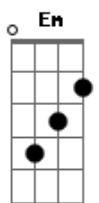

© ukulele-chords.com