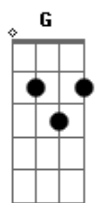

© ukulele-chords.com