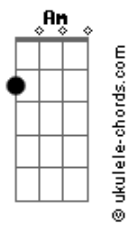

© ukulele-chords.com