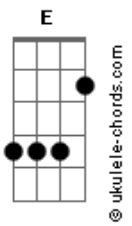

© ukulele-chords.com