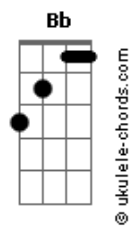

© ukulele-chords.com