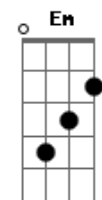

© ukulele-chords.com