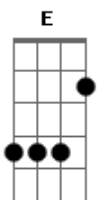

© ukulele-chords.com