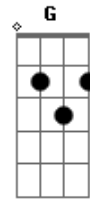

© ukulele-chords.com