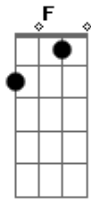

© ukulele-chords.com