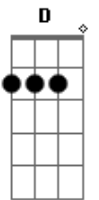

Db **D** **E** **Gbm**

woah

so I guess it's woah

let die to let live

A
no I don't know how to forget you (x2)

D
no I don't know how to forget you (x2)

Acordes

© ukulele-chords.com