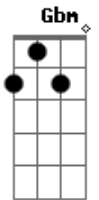

© ukulele-chords.com