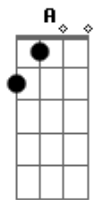

Db **D** **E** **Gbm**

woah

so I guess it's woah

let die to let live

A
no I don't know how to forget you (x2)

D
no I don't know how to forget you (x2)

Acordes

© ukulele-chords.com