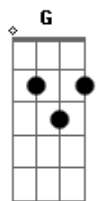

© ukulele-chords.com