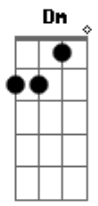

F
Livia
Am
Can I see yah?
G7
Are yah down?
(Are yah down?)
F
Livia
Am
Can I see yah?
G7
Are yah down?
(Are yah down?)
F
What a goddamn shame
Am
She feels the same
G7
When she's lonely and I'm never around
F
Livia
Am
Can I see yah?
G7
Are yah down?
And it goes like
(F C G D)
And it goes like
(F C G D)
F
Livia
Am
Can I see yah?
G7
Are yah down?
(Livia are yah down?)
F
Livia
Am
Can I see yah?
G7
Are yah down?
And it goes like
(F Am G7 F Am G7)
F
Livia
Am
Can I see yah?
G7
Are yah down?
(I see are you down?)
F
Livia
Am
Can I see yah?
G7
Are yah down?
(I said are you down)

What a goddamn shame

She feels the same

When she's lonely and I'm never around

Acordes

Livia

Can I see yah?

Are yah down?

© ukulele-chords.com