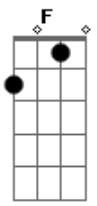

© ukulele-chords.com