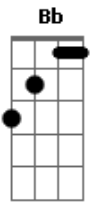

F
Livia
Am
Can I see yah?
G7
Are yah down?
(Are yah down?)
F
Livia
Am
Can I see yah?
G7
Are yah down?
(Are yah down?)
F
What a goddamn shame
Am
She feels the same
G7
When she's lonely and I'm never around
F
Livia
Am
Can I see yah?
G7
Are yah down?
And it goes like
(F C G D)
And it goes like
(F C G D)
F
Livia
Am
Can I see yah?
G7
Are yah down?
(Livia are yah down?)
F
Livia
Am
Can I see yah?
G7
Are yah down?
And it goes like
(F Am G7 F Am G7)
F
Livia
Am
Can I see yah?
G7
Are yah down?
(I see are you down?)
F
Livia
Am
Can I see yah?
G7
Are yah down?
(I said are you down)

What a goddamn shame

She feels the same

When she's lonely and I'm never around

Acordes

Livia

Can I see yah?

Are yah down?

© ukulele-chords.com