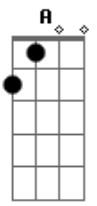

© ukulele-chords.com