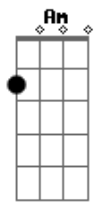

© ukulele-chords.com