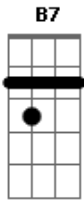

# Eddie Taylor - Bad Boy

Intro: **B7** **E** tom:  
 [Primeira Parte]

I'm just a **E7** Bad Boy  
**A7** Long, long way from home **E7**  
**A7** Just a Bad Boy  
 Long, long way from home **E7**  
**B7** Ain't got nobody

## Acordes

© ukulele-chords.com

© ukulele-chords.com

© ukulele-chords.com

© ukulele-chords.com

**A7** I can call my own **E7** **B7**  
 [Segunda Parte]

**E7** Next time I travel  
**A7** Have you by my side **E7**  
**A7** Next time I travel  
 Have you by my side **E7**  
**B7** Ain't no need to worry, no **A7**  
 Cause everything gonna be all right **E7**