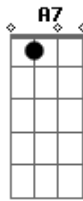

Eddie Taylor - Bad Boy

Intro: **B7** **E** tom:
 [Primeira Parte]

I'm just a **E7** Bad Boy
A7 Long, long way from home **E7**
A7 Just a Bad Boy
 Long, long way from home **E7**
B7 Ain't got nobody

Acordes

© ukulele-chords.com

© ukulele-chords.com

© ukulele-chords.com

© ukulele-chords.com

A7 I can call my own **E7** **B7**
 [Segunda Parte]

E7 Next time I travel
A7 Have you by my side **E7**
A7 Next time I travel
 Have you by my side **E7**
B7 Ain't no need to worry, no **A7**
 Cause everything gonna be all right **E7**