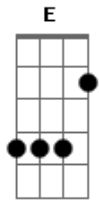

# Eddie Taylor - Bad Boy

Intro: **B7** **E** tom:

[Primeira Parte]

I'm just a **E7** Bad Boy  
**A7** Long, long way from home **E7**  
**A7** Just a Bad Boy **E7**  
 Long, long way from home **B7**  
 Ain't got nobody

## Acordes

© ukulele-chords.com

© ukulele-chords.com

© ukulele-chords.com

© ukulele-chords.com

**A7** I can call my own **E7** **B7**  
 [Segunda Parte]

**E7** Next time I travel  
**A7** Have you by my side **E7**  
**A7** Next time I travel  
 Have you by my side **E7**  
 Ain't no need to worry, no **B7** **A7**  
 Cause everything gonna be all right **E7**