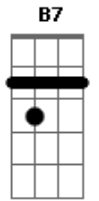

# Eddie Taylor - Bad Boy

Intro: **B7** **E** tom:

[Primeira Parte]

I'm just a **E7** Bad Boy  
**A7** Long, long way from home **E7**  
**A7** Just a Bad Boy **E7**  
 Long, long way from home **B7**  
 Ain't got nobody

## Acordes

© ukulele-chords.com

© ukulele-chords.com

© ukulele-chords.com

© ukulele-chords.com

**A7** I can call my own **E7** **B7**  
 [Segunda Parte]

**E7** Next time I travel  
**A7** Have you by my side **E7**  
**A7** Next time I travel  
 Have you by my side **E7**  
 Ain't no need to worry, no **B7** **A7**  
 Cause everything gonna be all right **E7**