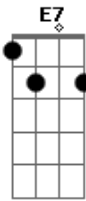

# Eddie Taylor - Bad Boy

Intro: **B7** **E** tom:  
 [Primeira Parte]

I'm just a **E7** Bad Boy  
**A7** Long, long way from home **E7**  
**A7** Just a Bad Boy  
 Long, long way from home **E7**  
**B7** Ain't got nobody

## Acordes

© ukulele-chords.com

© ukulele-chords.com

© ukulele-chords.com

© ukulele-chords.com

**A7** I can call my own **E7** **B7**  
 [Segunda Parte]

**E7** Next time I travel  
**A7** Have you by my side **E7**  
**A7** Next time I travel  
 Have you by my side **E7**  
**B7** Ain't no need to worry, no **A7**  
 Cause everything gonna be all right **E7**