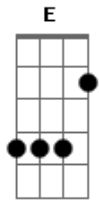

Eddie Taylor - Bad Boy

Intro: **B7** **E** tom:
 [Primeira Parte]

I'm just a **E7** Bad Boy
A7 Long, long way from home **E7**
A7 Just a Bad Boy
 Long, long way from home **E7**
B7 Ain't got nobody

Acordes

© ukulele-chords.com

© ukulele-chords.com

© ukulele-chords.com

© ukulele-chords.com

A7 I can call my own **E7** **B7**
 [Segunda Parte]

E7 Next time I travel
A7 Have you by my side **E7**
A7 Next time I travel
 Have you by my side **E7**
B7 Ain't no need to worry, no **A7**
 Cause everything gonna be all right **E7**