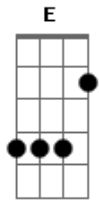

# Eddie Taylor - Bad Boy

Intro: **B7** **E** tom:  
 [Primeira Parte]

I'm just a **E7** Bad Boy  
**A7** Long, long way from home **E7**  
**A7** Just a Bad Boy  
 Long, long way from home **E7**  
**B7** Ain't got nobody

## Acordes

© ukulele-chords.com

© ukulele-chords.com

© ukulele-chords.com

© ukulele-chords.com

**A7** I can call my own **E7** **B7**  
 [Segunda Parte]

**E7** Next time I travel  
**A7** Have you by my side **E7**  
**A7** Next time I travel  
 Have you by my side **E7**  
**B7** Ain't no need to worry, no **A7**  
 Cause everything gonna be all right **E7**