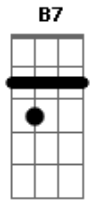

# Eddie Taylor - Bad Boy

Intro: **B7** **E** tom:

[Primeira Parte]

I'm just a **E7** Bad Boy  
**A7** Long, long way from home **E7**  
**A7** Just a Bad Boy **E7**  
 Long, long way from home **B7**  
 Ain't got nobody

## Acordes

© ukulele-chords.com

© ukulele-chords.com

© ukulele-chords.com

© ukulele-chords.com

**A7** I can call my own **E7** **B7**  
 [Segunda Parte]

**E7** Next time I travel  
**A7** Have you by my side **E7**  
**A7** Next time I travel  
 Have you by my side **E7**  
 Ain't no need to worry, no **B7** **A7**  
 Cause everything gonna be all right **E7**