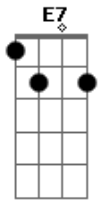

Eddie Taylor - Bad Boy

Intro: **B7** **E** tom:
 [Primeira Parte]

I'm just a **E7** Bad Boy
A7 Long, long way from home **E7**
A7 Just a Bad Boy
 Long, long way from home **E7**
B7 Ain't got nobody

Acordes

© ukulele-chords.com

© ukulele-chords.com

© ukulele-chords.com

© ukulele-chords.com

A7 I can call my own **E7** **B7**
 [Segunda Parte]

E7 Next time I travel
A7 Have you by my side **E7**
A7 Next time I travel
 Have you by my side **E7**
B7 Ain't no need to worry, no **A7**
 Cause everything gonna be all right **E7**