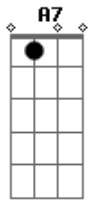

# Eddie Taylor - Bad Boy

Intro: **B7** **E** tom:

[Primeira Parte]

I'm just a **E7** Bad Boy  
**A7** Long, long way from home **E7**  
**A7** Just a Bad Boy **E7**  
 Long, long way from home **B7**  
 Ain't got nobody

## Acordes

© ukulele-chords.com

© ukulele-chords.com

© ukulele-chords.com

© ukulele-chords.com

**A7** I can call my own **E7** **B7**  
 [Segunda Parte]

**E7** Next time I travel  
**A7** Have you by my side **E7**  
**A7** Next time I travel  
 Have you by my side **E7**  
 Ain't no need to worry, no **B7** **A7**  
 Cause everything gonna be all right **E7**