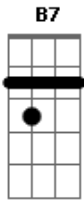

Eddie Taylor - Bad Boy

Intro: **B7** **E** tom:
 [Primeira Parte]

I'm just a **E7** Bad Boy
A7 Long, long way from home **E7**
A7 Just a Bad Boy
 Long, long way from home **E7**
B7 Ain't got nobody

Acordes

© ukulele-chords.com

© ukulele-chords.com

© ukulele-chords.com

© ukulele-chords.com

A7 I can call my own **E7** **B7**
 [Segunda Parte]

E7 Next time I travel
A7 Have you by my side **E7**
A7 Next time I travel
 Have you by my side **E7**
B7 Ain't no need to worry, no **A7**
 Cause everything gonna be all right **E7**