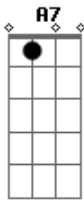

# Eddie Taylor - Bad Boy

Intro: **B7** **E** tom:  
 [Primeira Parte]

I'm just a **E7** Bad Boy  
**A7** Long, long way from home **E7**  
**A7** Just a Bad Boy  
 Long, long way from home **E7**  
**B7** Ain't got nobody

## Acordes

© ukulele-chords.com

© ukulele-chords.com

© ukulele-chords.com

© ukulele-chords.com

**A7** I can call my own **E7** **B7**  
 [Segunda Parte]

**E7** Next time I travel  
**A7** Have you by my side **E7**  
**A7** Next time I travel  
 Have you by my side **E7**  
**B7** Ain't no need to worry, no **A7**  
 Cause everything gonna be all right **E7**