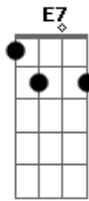

# Eddie Taylor - Bad Boy

Intro: **B7** **E** tom:

[Primeira Parte]

I'm just a **E7** Bad Boy  
**A7** Long, long way from home **E7**  
**A7** Just a Bad Boy **E7**  
 Long, long way from home **B7**  
 Ain't got nobody

## Acordes

© ukulele-chords.com

© ukulele-chords.com

© ukulele-chords.com

© ukulele-chords.com

**A7** I can call my own **E7** **B7**  
 [Segunda Parte]

**E7** Next time I travel  
**A7** Have you by my side **E7**  
**A7** Next time I travel  
 Have you by my side **E7**  
 Ain't no need to worry, no **B7** **A7**  
 Cause everything gonna be all right **E7**