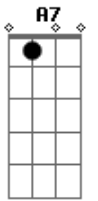

# Eddie Taylor - Bad Boy

Intro: **B7** **E** tom:

[Primeira Parte]

I'm just a **E7** Bad Boy  
**A7** Long, long way from home **E7**  
**A7** Just a Bad Boy **E7**  
 Long, long way from home **B7**  
 Ain't got nobody

## Acordes

© ukulele-chords.com

© ukulele-chords.com

© ukulele-chords.com

© ukulele-chords.com

**A7** I can call my own **E7** **B7**  
 [Segunda Parte]

**E7** Next time I travel  
**A7** Have you by my side **E7**  
**A7** Next time I travel  
 Have you by my side **E7**  
 Ain't no need to worry, no **B7** **A7**  
 Cause everything gonna be all right **E7**