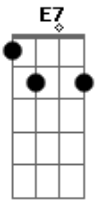

# Eddie Taylor - Bad Boy

Intro: **B7** **E** tom:

[Primeira Parte]

I'm just a **E7** Bad Boy  
**A7** Long, long way from home **E7**  
**A7** Just a Bad Boy **E7**  
 Long, long way from home **B7**  
 Ain't got nobody

## Acordes

© ukulele-chords.com

© ukulele-chords.com

© ukulele-chords.com

© ukulele-chords.com

**A7** I can call my own **E7** **B7**  
 [Segunda Parte]

**E7** Next time I travel  
**A7** Have you by my side **E7**  
**A7** Next time I travel  
 Have you by my side **E7**  
 Ain't no need to worry, no **B7** **A7**  
 Cause everything gonna be all right **E7**