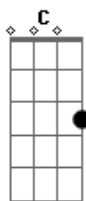

© ukulele-chords.com