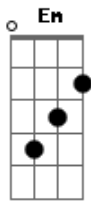

Ed Sheeran - Wildflowers

tom:

Intro: G
[Primeira Parte]

G D
Ivy vines that clothe the tree
C
Daisies look and take a peak
C
Sun takes colours from the green
And bleaches
G D
C December white, a cotton dress
Open long to make a nest
Try to think what I love
C
Best in your features

[Refrão]

You were born to run
G D
And run till you find you
C G
D If I had saw what you'd become
I know, I know
C Em D
Lost a man among the wildflowers
C
Flower

[Segunda Parte]

G D
Daggers wide, they cut through skin
C

Acordes

© ukulele-chords.com

© ukulele-chords.com

© ukulele-chords.com

© ukulele-chords.com

A new addition to your grin
C
To reach the end we must begin to feel it
G D
Lie and trace you on the grass
C
Hair that makes a question mark
C
You'll always be in my heart, I mean it

[Refrão]

You were born to run
G D
And run till you find you
C G
D If I had saw what you'd become
I know, I know
C Em D
Lost a man among the wildflowers
C
Flower

(G D C)

[Refrão]

C
You were born to run
G D
And run till you find you
C G
D If I had saw what you'd become
I know, I know
C Em D
Lost a man among the wildflowers
C
Flower