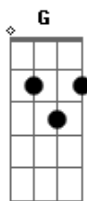

Ed Sheeran - Wildflowers

tom:

Intro: G
[Primeira Parte]

G D
Ivy vines that clothe the tree
C
Daisies look and take a peak
C
Sun takes colours from the green
And bleaches
G D
C December white, a cotton dress
Open long to make a nest
Try to think what I love
C
Best in your features

[Refrão]

You were born to run
G D
And run till you find you
C G
D If I had saw what you'd become
I know, I know
C Em D
Lost a man among the wildflowers
C
Flower

[Segunda Parte]

G D
Daggers wide, they cut through skin
C

A new addition to your grin
C
To reach the end we must begin to feel it
G D
Lie and trace you on the grass
C
Hair that makes a question mark
C
You'll always be in my heart, I mean it

[Refrão]

You were born to run
G D
And run till you find you
C G
D If I had saw what you'd become
I know, I know
C Em D
Lost a man among the wildflowers
C
Flower

(G D C)

[Refrão]

C
You were born to run
G D
And run till you find you
C G
D If I had saw what you'd become
I know, I know
C Em D
Lost a man among the wildflowers
C
Flower

Acordes

© ukulele-chords.com

© ukulele-chords.com