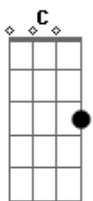

Ed Sheeran - Wildflowers

tom:

Intro: G
[Primeira Parte]

G D
Ivy vines that clothe the tree
C
Daisies look and take a peak
C
Sun takes colours from the green
And bleaches
G D
C December white, a cotton dress
Open long to make a nest
Try to think what I love
C
Best in your features

[Refrão]

You were born to run
G D
And run till you find you
C G
D If I had saw what you'd become
I know, I know
C Em D
Lost a man among the wildflowers
C
Flower

[Segunda Parte]

G D
Daggers wide, they cut through skin
C

Acordes

© ukulele-chords.com

© ukulele-chords.com

© ukulele-chords.com

© ukulele-chords.com

A new addition to your grin
C
To reach the end we must begin to feel it
G D
Lie and trace you on the grass
C
Hair that makes a question mark
C
You'll always be in my heart, I mean it