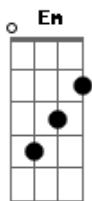

Ed Sheeran - Wildflowers

tom:

Intro: G
[Primeira Parte]

G D
Ivy vines that clothe the tree
C
Daisies look and take a peak
C
Sun takes colours from the green
And bleaches
G D
C December white, a cotton dress
Open long to make a nest
Try to think what I love
C
Best in your features

[Refrão]

You were born to run
G D
And run till you find you
C G
D If I had saw what you'd become
I know, I know
C Em D
Lost a man among the wildflowers
C
Flower

[Segunda Parte]

G D
Daggers wide, they cut through skin
C

Acordes

© ukulele-chords.com

© ukulele-chords.com

© ukulele-chords.com

© ukulele-chords.com

A new addition to your grin
C
To reach the end we must begin to feel it
G D
Lie and trace you on the grass
C
Hair that makes a question mark
C
You'll always be in my heart, I mean it

[Refrão]

You were born to run
G D
And run till you find you
C G
D If I had saw what you'd become
I know, I know
C Em D
Lost a man among the wildflowers
C
Flower

(G D C)

[Refrão]

C
You were born to run
G D
And run till you find you
C G
D If I had saw what you'd become
I know, I know
C Em D
Lost a man among the wildflowers
C
Flower