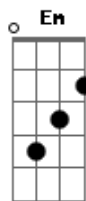

© ukulele-chords.com