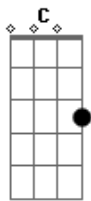

Ed Sheeran - Wildflowers

tom:

Intro: G
[Primeira Parte]

G D
Ivy vines that clothe the tree
C
Daisies look and take a peak
C
Sun takes colours from the green
And bleaches
G D
C December white, a cotton dress
Open long to make a nest
Try to think what I love
C
Best in your features

[Refrão]

You were born to run
G D
And run till you find you
C G
D If I had saw what you'd become
I know, I know
C Em D
Lost a man among the wildflowers
C
Flower

[Segunda Parte]

G D
Daggers wide, they cut through skin
C

Acordes

© ukulele-chords.com

© ukulele-chords.com

© ukulele-chords.com

© ukulele-chords.com

A new addition to your grin
C
To reach the end we must begin to feel it
G D
Lie and trace you on the grass
C
Hair that makes a question mark
C
You'll always be in my heart, I mean it

[Refrão]

You were born to run
G D
And run till you find you
C G
D If I had saw what you'd become
I know, I know
C Em D
Lost a man among the wildflowers
C
Flower

(G D C)

[Refrão]

C
You were born to run
G D
And run till you find you
C G
D If I had saw what you'd become
I know, I know
C Em D
Lost a man among the wildflowers
C
Flower