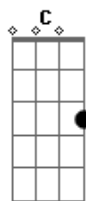

Ed Sheeran - Wildflowers

tom:

Intro: G
[Primeira Parte]

G D
Ivy vines that clothe the tree
C
Daisies look and take a peak
C
Sun takes colours from the green
And bleaches
G D
C December white, a cotton dress
Open long to make a nest
Try to think what I love
C
Best in your features

[Refrão]

You were born to run
G D
And run till you find you
C G
D If I had saw what you'd become
I know, I know
C Em D
Lost a man among the wildflowers
C
Flower

[Segunda Parte]

G D
Daggers wide, they cut through skin
C

A new addition to your grin
C
To reach the end we must begin to feel it
G D
Lie and trace you on the grass
C
Hair that makes a question mark
C
You'll always be in my heart, I mean it

[Refrão]

You were born to run
G D
And run till you find you
C G
D If I had saw what you'd become
I know, I know
C Em D
Lost a man among the wildflowers
C
Flower

(G D C)

[Refrão]

C
You were born to run
G D
And run till you find you
C G
D If I had saw what you'd become
I know, I know
C Em D
Lost a man among the wildflowers
C
Flower

Acordes

© ukulele-chords.com

© ukulele-chords.com