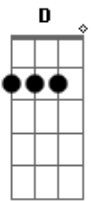

Ed Sheeran - Wildflowers

tom:

Intro: G
[Primeira Parte]

G D
Ivy vines that clothe the tree
C
Daisies look and take a peak
C
Sun takes colours from the green
And bleaches
G D
C December white, a cotton dress
Open long to make a nest
Try to think what I love
C
Best in your features

[Refrão]

You were born to run
G D
And run till you find you
C G
D If I had saw what you'd become
I know, I know
C Em D
Lost a man among the wildflowers
C
Flower

[Segunda Parte]

G D
Daggers wide, they cut through skin
C

Acordes

© ukulele-chords.com

© ukulele-chords.com

© ukulele-chords.com

© ukulele-chords.com

A new addition to your grin
C
To reach the end we must begin to feel it
G D
Lie and trace you on the grass
C
Hair that makes a question mark
C
You'll always be in my heart, I mean it