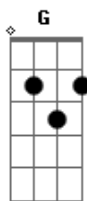

Ed Sheeran - Wildflowers

tom:

Intro: G
[Primeira Parte]

G D
Ivy vines that clothe the tree
C
Daisies look and take a peak
C
Sun takes colours from the green
And bleaches
G D
C December white, a cotton dress
Open long to make a nest
Try to think what I love
C
Best in your features

[Refrão]

You were born to run
G D
And run till you find you
C G
D If I had saw what you'd become
I know, I know
C Em D
Lost a man among the wildflowers
C
Flower

[Segunda Parte]

G D
Daggers wide, they cut through skin
C

A new addition to your grin
C
To reach the end we must begin to feel it
G D
Lie and trace you on the grass
C
Hair that makes a question mark
C
You'll always be in my heart, I mean it

[Refrão]

You were born to run
G D
And run till you find you
C G
D If I had saw what you'd become
I know, I know
C Em D
Lost a man among the wildflowers
C
Flower

(G D C)

[Refrão]

C
You were born to run
G D
And run till you find you
C G
D If I had saw what you'd become
I know, I know
C Em D
Lost a man among the wildflowers
C
Flower

Acordes