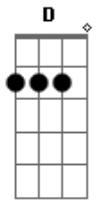

(D D G A)

Refrão Final:

D D
So, baby, now
G A D D G
Take me into your loving arms
A
Kiss me under the light
D D
Of a thousand stars
G A
Place your hand on my beating heart
G A
And I'm thinking out loud
Bm A G
Maybe we found love
D Em A7 D
Right where we are
Bm A G
Maybe we found love
D Em A7 D
Right where we are
Bm A G
We found love
D Em A7 D
Right where we are

Dedilhado Primeira Parte:

Pré-refrão:

Parte 1

Parte 3

Parte 2

Parte 4

Refrão:

Acordes