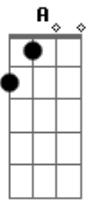

© ukulele-chords.com