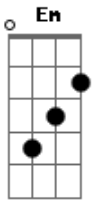

© ukulele-chords.com