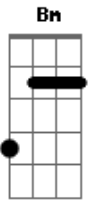

© ukulele-chords.com