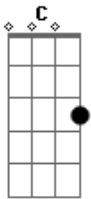

Ed Sheeran - The Sea

Tom: C

(forma dos acordes no tom de G)

Capostrate na 5ª casa

Intro: G C G C

Pass me a drink
You say it's gonna take a while
Your consciousness sinks
Tears from a crocodile
You're wasting your time
Giving me the speech
You try to, don't reach
Your smile
You're holding your tears
Your inside is dead
You're eating your fears
In a cigarette
You've waited too long
To finally see
The sunshine in the rain

Is as deep as the sea
I've taken the blow
It's all down on paper
Had fun in the snow
But no see you later?
You're wasting your time
Giving me the speech
You try to, don't reach
Your smile
You're holding your tears
Your inside is dead
You're eating your fears
In a cigarette
You've waited too long
To finally see
The sunshine in the rain
Is as deep as the sea

Acordes

© ukulele-chords.com