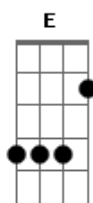

[Segunda Parte]

Em Am Em Am G
If I'm a pagan of the good times, my lover's the sunlight
Am Em Am D
To keep the Goddess on my side she demands a sacrifice

C
Drain the whole sea, get something shiny

Em Am Em
Am G
Something meaty for the main course, that's a fine looking

high horse

Am Em Am D
What you got in the stable? We've a lot of starving faithful
C C
That looks tasty, that looks plenty, this is hungry work

Am [Refrão]

Em
B7
Take me to church I'll worship like a dog at the shrine of your lies

G
I'll tell you my sins and you can sharpen your knife
Am Em

G
Offer me that deathless death, good God, let me give you my life

Em
B7
Take me to church I'll worship like a dog at the shrine of your lies

G
I'll tell you my sins so you can sharpen your knife
Am Em

G
Offer me that deathless death, good God, let me give you my life

[Ponte]

C G B7 Em
No masters or kings when the ritual begins
C G B7 Em
There is no sweeter innocence than our gentle sin
C G B7 Em
In the madness and soil of that sad earthly scene
C G B7 Em D C
Only then I am human, only then I am clean

[Refrão]

Em
B7
Take me to church I'll worship like a dog at the shrine of your lies

G
I'll tell you my sins and you can sharpen your knife
Am Em

G
Offer me that deathless death, good God, let me give you my life

Em
B7
Take me to church I'll worship like a dog at the shrine of your lies

G
I'll tell you my sins so you can sharpen your knife
Am Em

G Em
Offer me that deathless death, good God, let me give you my life

Acordes