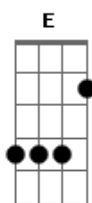

[Segunda Parte]

Em Am Em Am G
If I'm a pagan of the good times, my lover's the sunlight
Am Em Am D
To keep the Goddess on my side she demands a sacrifice

C
Drain the whole sea, get something shiny

Em Am Em
Am G
Something meaty for the main course, that's a fine looking

high horse

Am Em Am D
What you got in the stable? We've a lot of starving faithful
C C
That looks tasty, that looks plenty, this is hungry work

Am [Refrão]

Em
B7
Take me to church I'll worship like a dog at the shrine of your lies

G
I'll tell you my sins and you can sharpen your knife
Am Em

G
Offer me that deathless death, good God, let me give you my life

Em
B7
Take me to church I'll worship like a dog at the shrine of your lies

G
I'll tell you my sins so you can sharpen your knife
Am Em

G
Offer me that deathless death, good God, let me give you my life

[Ponte]

C G B7 Em
No masters or kings when the ritual begins

C G B7 Em
There is no sweeter innocence than our gentle sin

C G B7 Em
In the madness and soil of that sad earthly scene

C G B7 Em D C
Only then I am human, only then I am clean

[Refrão]

Em
B7
Take me to church I'll worship like a dog at the shrine of your lies

G
I'll tell you my sins and you can sharpen your knife
Am Em

G
Offer me that deathless death, good God, let me give you my life

Em
B7
Take me to church I'll worship like a dog at the shrine of your lies

G
I'll tell you my sins so you can sharpen your knife
Am Em

G Em
Offer me that deathless death, good God, let me give you my life

Acordes