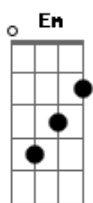

© ukulele-chords.com

© ukulele-chords.com