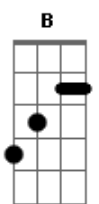

© ukulele-chords.com