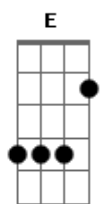

© ukulele-chords.com