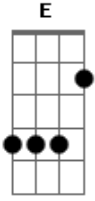

Come on, be my baby, come on
Dbm **Gbm**
Come on, be my baby, come on
A **B**
Come on, be my baby, come on
Dbm **Gbm**

Come on, be my baby, come on
A **B**
Come on, be my baby, come on
Dbm **Gbm** **A**
Every day discovering something brand new
B
I'm in love with the shape of you

Acordes