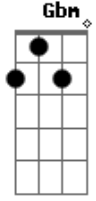

© ukulele-chords.com