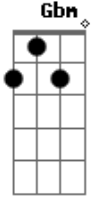

© ukulele-chords.com

© ukulele-chords.com