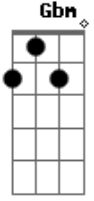

© ukulele-chords.com

© ukulele-chords.com