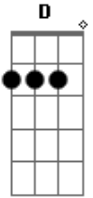

© ukulele-chords.com

© ukulele-chords.com