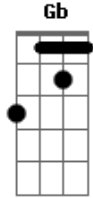

We push and pull like a magnet do
Although my heart is falling too
I'm in love with your body
And last night you were in my room
And now my bedsheets smell like you
Every day discovering something brand new
Well I'm in love with your body
I'm in love with the shape of you...

Come on, be my baby, come on
Come on, be my baby, come on
Come on, be my baby, come on
Come on, be my baby, come on
Come on, be my baby, come on
Come on, be my baby, come on
Come on, be my baby, come on
Every day discovering something brand new
I'm in love with the shape of you...

Acordes