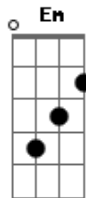

Chorus:
Bm Em G
A
I'm in love with the shape of you
Bm Em G
A
We push and pull like a magnet too
Bm Em G
A
Although my heart is falling too
Bm Em G
A
I'm in love with your body
Bm Em G
A
And last night you were in my room
Bm Em G
A
And now my bedsheets smell like you
Bm Em G
A
Every day discovering something brand new
Bm Em G
A
Well I'm in love with your body
(oha) I'm in love with your body
Bm Em G
A
(oha) I'm in love with your body
Bm Em G
A
(oha) I'm in love with your body
Bm Em G
A
Every day discovering something brand new
Bm Em G
A
I'm in love with the shape of you

Come on, be my baby, come on

G

A

Come on, be my baby, come on

Bm Em

Come on, be my baby, come on

G A

Come on, be my baby, come on

Every day discovering something brand new

A

I'm in love with the shape of you

Acordes

© ukulele-chords.com

© ukulele-chords.com

© ukulele-chords.com

© ukulele-chords.com