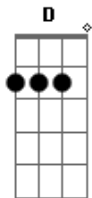

Chorus:
Bm Em G
A
I'm in love with the shape of you
Bm Em G
A
We push and pull like a magnet too
Bm Em G
A
Although my heart is falling too
Bm Em G
A
I'm in love with your body
Bm Em G
A
And last night you were in my room
Bm Em G
A
And now my bedsheets smell like you
Bm Em G

Come on, be my baby, come on

G

A

Come on, be my baby, come on

Bm Em

Come on, be my baby, come on

G A

Come on, be my baby, come on

Every day discovering something brand new

A

I'm in love with the shape of you

Acordes

© ukulele-chords.com

© ukulele-chords.com

© ukulele-chords.com

© ukulele-chords.com