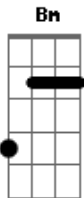

Come on, be my baby, come on

G

A

Come on, be my baby, come on

Bm Em

Come on, be my baby, come on

G A

Come on, be my baby, come on

Every day discovering something brand new

A

I'm in love with the shape of you

Acordes

© ukulele-chords.com

© ukulele-chords.com

© ukulele-chords.com

© ukulele-chords.com