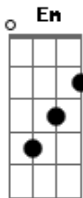

© ukulele-chords.com