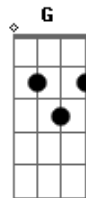

Chorus:
Bm Em G
A
I'm in love with the shape of you
Bm Em G
A
We push and pull like a magnet too
Bm Em G
A
Although my heart is falling too
Bm Em G
A
I'm in love with your body
Bm Em G
A
And last night you were in my room
Bm Em G
A
And now my bedsheets smell like you
Bm Em G
A
Every day discovering something brand new
Bm Em G
A
Well I'm in love with your body
(oha) I'm in love with your body
Bm Em G
A
(oha) I'm in love with your body
Bm Em G
A
(oha) I'm in love with your body
Bm Em G
A
Every day discovering something brand new
Bm Em G
A
I'm in love with the shape of you

Come on, be my baby, come on

G

A

Come on, be my baby, come on

Bm Em

Come on, be my baby, come on

G A

Come on, be my baby, come on

Every day discovering something brand new

A

I'm in love with the shape of you

Acordes

© ukulele-chords.com

© ukulele-chords.com

© ukulele-chords.com

© ukulele-chords.com