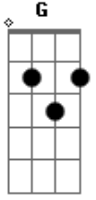

© ukulele-chords.com