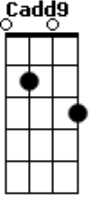

ukulele-chords.com