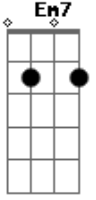

© ukulele-chords.com