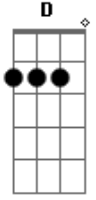

[Solo] G Em7 Cadd9 D D

[Refrão]

Baby, I'm dancing in the dark
With you between my arms
Barefoot on the grass

Listening to our favorite song
I have faith in what I see
Now I know I have met an angel in person
And she looks perfect
I don't deserve this
You look perfect tonight
[Final]

Acordes

© ukulele-chords.com