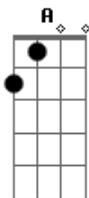

And, darling, I don't care
G#m9- A E
Broken hearts can find a love
B E
To make them whole anywhere

A
Oh, darling, here we go again
B
We are only man or woman
Db

And we all make mistakes
G#m9-
Don't you know we're only human?

A E B E
My love, right now it's only you and me

E B A E
Oh, she said we are penguins on the ice

B A E
We're not meant to fly, but God knows we can try

B A Db
Oh, I see a hope that's in her eyes

B E
Can you feel the love in mine?

B E
Can you feel the love in mine?

Acordes

© ukulele-chords.com

© ukulele-chords.com

© ukulele-chords.com

© ukulele-chords.com