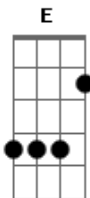

A
Oh, darling, here we go again
B
We are only man or woman
Db

And we all make mistakes
G#m9-
Don't you know we're only human?

A
It's what our hardships say
B

And when I heard those words and knew them
Gbm11
I could feel your pain

A
'Cause I have felt disabled

E B A E
Oh, she said we are penguins on the ice
B A E
We're not meant to fly, but God knows we can try

B A Db
Oh, I see a hope that's in her eyes
B E
Can you feel the love in mine?

E Db B
She told me about her mum and dad
A E Db B A

E Db B
And they sound just like mine
E Db B
Day by day, exchanging names

A E Db B A
We're two souls intertwined

E Db B
We have both got it wrong

A E Db B A
From time to time and let that go

G#m9- A E
With each other, hand in hand
B E
As we mend broken souls

A
Oh, darling, here we go again

B
We are only blood and bones

Db
That cover beating hearts

G#m9-
Scarred by sticks and stones

A
But we know who we are

B
I could put you back together

Gbm11
When you come apart

A
We should make a start now

E B A E
Oh, she said we are penguins on the ice

B A E
We're not meant to fly, but God knows we can try

B A Db
Oh, I see a hope that's in her eyes

B E
Can you feel the love in mine?

Db A E B Db
And it feels like we felt serenity

A E B Db
And some things are not what they seem

A E B E
My love, right now it's only you and me

E B A E
Oh, she said we are penguins on the ice

B A E
We're not meant to fly, but God knows we can try

B A Db
Oh, I see a hope that's in her eyes

B E
Can you feel the love in mine?

B E
Can you feel the love in mine?

Acordes