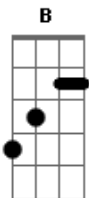

Ed Sheeran - Penguins

tom:

Intro: E Db B A
E Db B A

E Db B
Met her smoking a cigarette
A E Db B A
In a toilet cubicle
E Db B A
Ripped dress, tattooed chest
E Db B A
She's beautiful

E Db B A
Say the time and place to start a future
E Db B A

And, darling, I don't care
G#m9- A E
Broken hearts can find a love
B E
To make them whole anywhere

A
Oh, darling, here we go again
B
We are only man or woman
Db

And we all make mistakes
G#m9-
Don't you know we're only human?

A E B E
My love, right now it's only you and me

E B A E
Oh, she said we are penguins on the ice

B A E
We're not meant to fly, but God knows we can try

B A Db
Oh, I see a hope that's in her eyes

B E
Can you feel the love in mine?

B E
Can you feel the love in mine?

Acordes

© ukulele-chords.com

© ukulele-chords.com

© ukulele-chords.com

© ukulele-chords.com