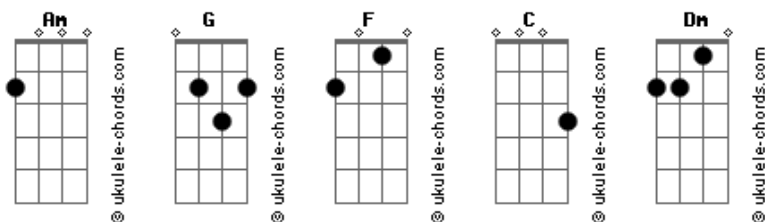

Ed Sheeran - Overpass Graffiti

tom:

Intro: Am G F

[Primeira Parte]

Am G F Am
This is a dark parade
Another rough patch to rain on, to rain on
Am G F
I know your friends may say
This is a cause for celebration
Hip-hip-hooray, love

[Pré-Refrão]

G Am F
Photographs in sepia tones, it's so still
The fire's barely fighting the cold, alone
G Am F
There are times when I can feel your ghost
Just when I'm almost letting you go
G
The cards were stacked against us both

[Refrão]

C G Dm
I will always love you, for what it's worth
C F
We'll never fade like graffiti on the overpass
C G
And I know time may change

The way you think of us
Dm
But I'll remember the way we were
C F
You were the first full stop
G
Love that will never leave
Baby, you will never be lost on me
(Am G F)

[Segunda Parte]

Am G F
This is a goddamn shame
I never wanted to break it
Or leave us tainted

Am G F
Know I should walk away

Acordes

But I just can't replace us

Or even erase us

[Pré-Refrão]

G Am F
The car was stuck, the engine stalled
And both of us got caught out in the snow, alone
G
There were times when I forget the lows
Am F
And think the highs were all that we'd ever known
G
The cards were stacked against us both
[Refrão]