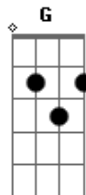

© ukulele-chords.com