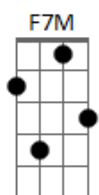

[Pré-Refrão]

G
The car was stuck, the engine stalled
Am7 F7M
And both of us got caught out in the snow, alone
G
There were times when I forget the lows
Am7 F7M
And think the highs were all that we'd ever known
G
The cards were stacked against us both
[Refrão]

Baby, you will never be lost on me
(Am G)

F7M
Lost on me
Am G
Baby, you will never be lost on me
F7M
Lost on me

G
Well, I will always love you, for what it's worth
F
We'll never fade like graffiti on the overpass
C G
And I know time may change

The way you think of us
Dm
But I'll remember the way we were
C F
You were the first full stop
G
Love that will never leave

Baby, you will never be lost on me

[Final] Am G F7M
Am G F7M

Acordes

© ukulele-chords.com