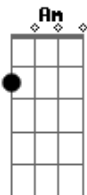

The way you think of us
Dm
But I'll remember the way we were
C F
You were the first full stop
G
Love that will never leave

Baby, you will never be lost on me

[Final] Am G F7M
Am G F7M

Acordes

© ukulele-chords.com