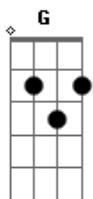

Em C D Em
Em C G C D Em

[Verse 2]

Em C D
Well I met her at Guy's in the second world war and she was working on a soldier's ward

Em C G C D Em
Never had I seen such beauty before the moment that I saw her
Em C D Em
Nancy was my yellow rose and we got married wearing borrowed clothes

Em C G C D Em
We got eight children now growing old, five sons and three daughters

[Chorus 2]

G C G D C G
She and I went on the run, don't care about religion
G C G C D Em
I'm gonna marry the woman I love, down by the Wexford border
G C G D C G
She was Nancy Mulligan, and I was William Sheeran
G C G C D Em
She took my name and then we were one, down by the Wexford border

[Interlude]

[Verse 3]

Em C D
From her snow white streak in her jet black hair, over sixty years I've been loving her

D Em C G C
Now we're sat by the fire in our old armchairs, you know Nancy I adore ya

Em C D
From a farm boy born near Belfast town, I never worried about the king and crown

D Em C G C
'Cause I found my heart upon the southern ground, there's no difference I assure ya

[Chorus 3]

G C G D C G
She and I went on the run, don't care about religion
G C G C D Em
I'm gonna marry the woman I love, down by the Wexford border
G C G D C G
She was Nancy Mulligan, and I was William Sheeran
G C G C D Em
She took my name and then we were one, down by the Wexford border

[Outro]

Acordes

© ukulele-chords.com