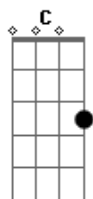

© ukulele-chords.com