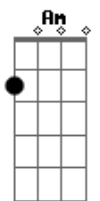

© ukulele-chords.com

G D C

Sorry I missed your call

G D C

It was hidin' from the sun

G D C

And you know, when you'r? free to talk

G D C

I won't miss it for the world, no, I won't

[Pré-Refrão]

G D

I could not wish for more in life

C

Than just to hear, to when you smile

G D

I could go blind and I'll still know your scent

C

Whenever you'd appear

Em

I have moments when I doubt myself

C

But feeling low should still be felt

G D

It's natural to be consumed with unrelentin' fear

Am

With unrelentin' fear

[Refrão]

Em D G D C

Well, I get lost inside my head

Em D G D C

In this chaos, you're my calm

Em D G D C

And I will find my feet again

Am

G

C

'Cause even the worst days of my life will always ?nd

D

G D

C

At midnight in your arms, hey, hey

G D

C

At midnight in your arms, hey, hey

G D

C

At midnight in your arms, hey, hey

G D

C

At midnight in your arms, hey, hey

G

At midnight in your arms