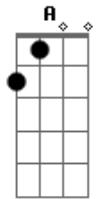

Ed Sheeran - Magical

tom:

A

[Primeira Parte]

Am C F C
One touch, electric shock
Am C F C
Eyes locked, liked it, you feel that too
Am C F
World stops, just us
C Am C
Here on the dust and the darkness
F C G
Of the blue, out of the blue

[Refrão]

C Em F G
Is this how it feels to be in love?
C Em F G
This is magical, this is magical
C Em F G
Is this how it feels to be in love?
C Em F Am C F C
This is magical, this is magical

[Segunda Parte]

Am C F C
Our lips barely one inch
Am C F C
Your skin brushed by my fingertips
Am C F
Mornings, wideness
C Am C F C
So delicate, covers, as we begin
G

Acordes

© ukulele-chords.com