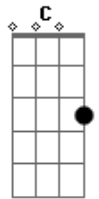

Ed Sheeran - Magical

tom:

A

[Primeira Parte]

Am C F C
One touch, electric shock
Am C F C
Eyes locked, liked it, you feel that too
Am C F
World stops, just us
C Am C
Here on the dust and the darkness
F C G
Of the blue, out of the blue

[Refrão]

C Em F G
Is this how it feels to be in love?
C Em F G
This is magical, this is magical
C Em F G
Is this how it feels to be in love?
C Em F Am C F C
This is magical, this is magical

[Segunda Parte]

Am C F C
Our lips barely one inch
Am C F C
Your skin brushed by my fingertips
Am C F
Mornings, wideness
C Am C F C
So delicate, covers, as we begin
G

Acordes

© ukulele-chords.com

© ukulele-chords.com

© ukulele-chords.com

© ukulele-chords.com

© ukulele-chords.com

© ukulele-chords.com

As we begin

[Refrão]

C Em F G
Is this how it feels to be in love?
C Em F G
This is magical, this is magical
C Em F G
Is this how it feels to be in love?
C Em F
This is magical, this is magical
(G C Em F)
(G C Em F)