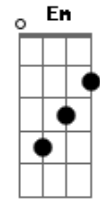

© ukulele-chords.com

As we begin

[Refrão]

C Em F G
Is this how it feels to be in love?
C Em F G
This is magical, this is magical
C Em F G
Is this how it feels to be in love?
C Em F
This is magical, this is magical
(G C Em F)
(G C Em F)

[Terceira Parte]

Am C F C Am
Silence, it's filled, as time stands still
C F C
Our thoughts in the open room
Am C F C Am
Lay here until the sun distances
C F C
It's like the perfect view
G
Now I'm with you

[Refrão]

C Em F G
Is this how it feels to be in love?
C Em F G
This is magical, this is magical
C Em F G
Is this how it feels to be in love?
C Em
This is magical, this is magical