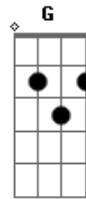

© ukulele-chords.com