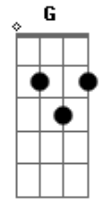

© ukulele-chords.com