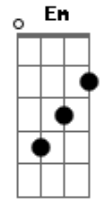

© ukulele-chords.com

As we begin

[Refrão]

C Em F G
Is this how it feels to be in love?
C Em F G
This is magical, this is magical
C Em F G
Is this how it feels to be in love?
C Em F
This is magical, this is magical
(G C Em F)
(G C Em F)

[Terceira Parte]

Am C F C Am
Silence, it's filled, as time stands still
C F C
Our thoughts in the open room
Am C F C Am
Lay here until the sun distances
C F C
It's like the perfect view
G
Now I'm with you

[Refrão]

C Em F G
Is this how it feels to be in love?
C Em F G
This is magical, this is magical
C Em F G
Is this how it feels to be in love?
C Em
This is magical, this is magical