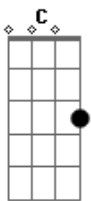

[Pré-Refrão]

F
Baby, let's slow down time
C G
Maybe just press rewind
F
Darling, that dress reminds
C G
Me of the first time

[Refrão]

C G F
And I wanna love tonight
C G
One on one by the candlelight
F C G
Over and over, we spend our lives
F C G
Living fast forward, but not tonight
F C
Love in slow motion

[Segunda Parte]

C
It's been a while since it was you and me
G
Too many friends, too many evening drinks
Am
Yeah, we commit to so many things
F
But not to ourselves, and I apologize
C
Sometimes you're sad and you tell me it's nothing
G

And I brush it off because there's always something
Am
But I need to change my perspective
F
And prioritize-ize

[Pré-Refrão]

F
If there's one thing I know, it's this
C G
Every moment missed
F
Can be restored with your lips
C G
It only takes one kiss
[Refrão]

C G F
And I wanna love tonight
C G
One on one by the candlelight
F C G
Over and over, we spend our lives
F C G
Living fast forward, but not tonight
F
Love in slow motion

[Ponte]

C G F C G F
Ooh
C G F C G F
Ooh

[Refrão]

C G F
Love tonight
C G
One on one by the candlelight
F C G
Over and over, we spend our lives
F C G
Living fast forward, but not tonight
F
Love in slow motion

[Refrão Final]

C G F
Wanna love tonight
C G
One on one by the candlelight
F C G
Over and over, we spend our lives
F C G
Living fast forward, but not tonight
F
Love in slow motion
C
In slow motion
C
In slow motion

Acordes

© ukulele-chords.com