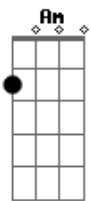

© ukulele-chords.com