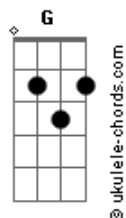

Ed Sheeran - Life Goes On

tom:
Capotraste na 1ª casa Db (forma dos acordes no tom de C)
Intro: C F G
C F G

[Primeira Parte]

C F
It hit like a dream
G
I ran out of words
C F
I got nothing to say
G
Everything hurts
C F
And I know love leads to pain
G
Memories serve
C F
Our sweetest refrain
F G
Hum

[Pré-Refrão]

Em Am
The waves came tumbling down
G
As you float away, reaching for ya

[Refrão]

C F
So tell me how
F C G
How my life goes on
C F
With you gone, I suppose
F G
I sink like a stone
C F
If you leave me now
F C G
All the storms will roll
Am G F C
Easy come, hard go
G C F G
Then life goes on

(C F G)

[Segunda Parte]

C F
But I miss the flames
G
That we did reserve
C F
Oh, I remember the way
G
That you put me first
C F
And all the heart-wrench and shame
G
That you'll never know

Acordes

C F
Just like tears in the rain
F G
Hum

[Pré-Refrão]

Em Am
The constant grey in the clouds
G
When I hear your name I think of love
[Refrão]

C F
So tell me how
F C G
How our life goes on
C F
With you gone, I suppose
F G
I sink like a stone
C F
If you leave me now
F C G
All the storms will roll
Am G F C
Easy come, hard go
G C F
Then life goes on

[Ponte]

F G C
Ah, yeah
F G
Ah, yeah

[Pré-Refrão]

Em Am
I watched the sun setting down
G
I am so afraid, I need you now

[Refrão]

C F
So tell me how
F C G
How our life goes on
C F
With you gone, I suppose
F G
I sink like a stone
C F
If you leave me now
F C G
All the storms will roll
Am G F C
Easy come, hard go
G C
Then life goes on

Am G F C
Easy come, hard go
G
Then life goes on