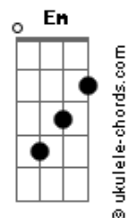

Ed Sheeran - Life Goes On

tom:
Capotraste na 1ª casa Db (forma dos acordes no tom de C)
Intro: C F G
C F G

[Primeira Parte]

C F
It hit like a dream
G
I ran out of words
C F
I got nothing to say
G
Everything hurts
C F
And I know love leads to pain
G
Memories serve
C F
Our sweetest refrain
F G
Hum

[Pré-Refrão]

Em Am
The waves came tumbling down
G
As you float away, reaching for ya

[Refrão]

C F
So tell me how
F C G
How my life goes on
C F
With you gone, I suppose
F G
I sink like a stone
C F
If you leave me now
F C G
All the storms will roll
Am G F C
Easy come, hard go
G C F G
Then life goes on

(C F G)

[Segunda Parte]

C F
But I miss the flames
G
That we did reserve
C F
Oh, I remember the way
G
That you put me first
C F
And all the heart-wrench and shame
G
That you'll never know

Acordes

C F
Just like tears in the rain
F G
Hum

[Pré-Refrão]

Em Am
The constant grey in the clouds
G
When I hear your name I think of love
[Refrão]

C F
So tell me how
F C G
How our life goes on
C F
With you gone, I suppose
F G
I sink like a stone
C F
If you leave me now
F C G
All the storms will roll
Am G F C
Easy come, hard go
G C F
Then life goes on

[Ponte]

F G C
Ah, yeah
F G
Ah, yeah

[Pré-Refrão]

Em Am
I watched the sun setting down
G
I am so afraid, I need you now

[Refrão]

C F
So tell me how
F C G
How our life goes on
C F
With you gone, I suppose
F G
I sink like a stone
C F
If you leave me now
F C G
All the storms will roll
Am G F C
Easy come, hard go
G C
Then life goes on

Am G F C
Easy come, hard go
G
Then life goes on