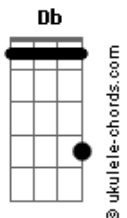

Ed Sheeran - Life Goes On

tom:
Capotraste na 1ª casa Db (forma dos acordes no tom de C)
Intro: C F G
C F G

[Primeira Parte]

C F
It hit like a dream
G
I ran out of words
C F
I got nothing to say
G
Everything hurts
C F
And I know love leads to pain
G
Memories serve
C F
Our sweetest refrain
F G
Hum

[Pré-Refrão]

Em Am
The waves came tumbling down
G
As you float away, reaching for ya

[Refrão]

C F
So tell me how
F C G
How my life goes on
C F
With you gone, I suppose
F G
I sink like a stone
C F
If you leave me now
F C G
All the storms will roll
Am G F C
Easy come, hard go
G C F G
Then life goes on

(C F G)

[Segunda Parte]

C F
But I miss the flames
G
That we did reserve
C F
Oh, I remember the way
G
That you put me first
C F
And all the heart-wrench and shame
G
That you'll never know

Acordes

C F
Just like tears in the rain
F G
Hum

[Pré-Refrão]

Em Am
The constant grey in the clouds
G
When I hear your name I think of love
[Refrão]

C F
So tell me how
F C G
How our life goes on
C F
With you gone, I suppose
F G
I sink like a stone
C F
If you leave me now
F C G
All the storms will roll
Am G F C
Easy come, hard go
G C F
Then life goes on

[Ponte]

F G C
Ah, yeah
F G
Ah, yeah

[Pré-Refrão]

Em Am
I watched the sun setting down
G
I am so afraid, I need you now

[Refrão]

C F
So tell me how
F C G
How our life goes on
C F
With you gone, I suppose
F G
I sink like a stone
C F
If you leave me now
F C G
All the storms will roll
Am G F C
Easy come, hard go
G C
Then life goes on

Am G F C
Easy come, hard go
G
Then life goes on