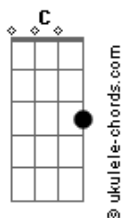

Ed Sheeran - Life Goes On

tom:
Capotraste na 1ª casa Db (forma dos acordes no tom de C)
Intro: C F G
C F G

[Primeira Parte]

C F
It hit like a dream
G
I ran out of words
C F
I got nothing to say
G
Everything hurts
C F
And I know love leads to pain
G
Memories serve
C F
Our sweetest refrain
F G
Hum

[Pré-Refrão]

Em Am
The waves came tumbling down
G
As you float away, reaching for ya

[Refrão]

C F
So tell me how
F C G
How my life goes on
C F
With you gone, I suppose
F G
I sink like a stone
C F
If you leave me now
F C G
All the storms will roll
Am G F C
Easy come, hard go
G C F G
Then life goes on

(C F G)

[Segunda Parte]

C F
But I miss the flames
G
That we did reserve
C F
Oh, I remember the way
G
That you put me first
C F
And all the heart-wrench and shame
G
That you'll never know

Acordes

C F
Just like tears in the rain
F G
Hum

[Pré-Refrão]

Em Am
The constant grey in the clouds
G
When I hear your name I think of love
[Refrão]

C F
So tell me how
F C G
How our life goes on
C F
With you gone, I suppose
F G
I sink like a stone
C F
If you leave me now
F C G
All the storms will roll
Am G F C
Easy come, hard go
G C F
Then life goes on

[Ponte]

F G C
Ah, yeah
F G
Ah, yeah

[Pré-Refrão]

Em Am
I watched the sun setting down
G
I am so afraid, I need you now

[Refrão]

C F
So tell me how
F C G
How our life goes on
C F
With you gone, I suppose
F G
I sink like a stone
C F
If you leave me now
F C G
All the storms will roll
Am G F C
Easy come, hard go
G C
Then life goes on

Am G F C
Easy come, hard go
G
Then life goes on