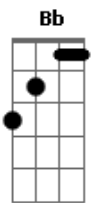

© ukulele-chords.com