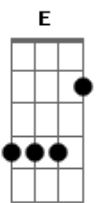

© ukulele-chords.com