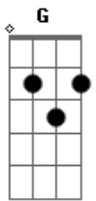

© ukulele-chords.com