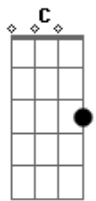

© ukulele-chords.com