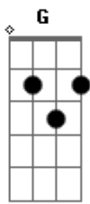

© ukulele-chords.com