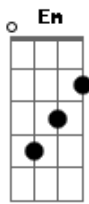

© ukulele-chords.com