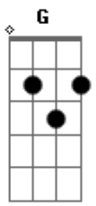

(Em C D Em ) 2x

Primeira Parte:

If this is to end in fire  
 Then we should all burn together  
 Watch the flames climb high into the night  
 Calling out father, oh, stand by and we will  
 Watch the flames burn auburn on  
 The mountain side

And if the night is burning  
 I will cover my eyes  
 For if the dark returns then  
 My brothers will die  
 And as the sky's falling down  
 It crashed into this lonely town  
 And with that shadow upon the ground  
 I hear my people screaming out

Parte 3

Parte 4

Segunda Estrofe:

Parte 1

Parte 2

Parte 3

Parte 4

Parte 5