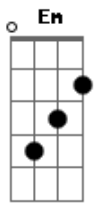

(Em C D Em ) 2x

Primeira Parte:

If this is to end in fire  
 Then we should all burn together  
 Watch the flames climb high into the night  
 Calling out father, oh, stand by and we will  
 Watch the flames burn auburn on  
 The mountain side

And if the night is burning  
 I will cover my eyes  
 For if the dark returns then  
 My brothers will die  
 And as the sky's falling down  
 It crashed into this lonely town  
 And with that shadow upon the ground  
 I hear my people screaming out

Parte 3

Parte 4

Segunda Estrofe:

Parte 1

Parte 2

Parte 3

Parte 4

Parte 5