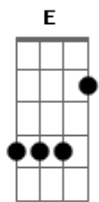

Ed Sheeran - I Love You

Tom: E

Intro: Dbm A E B x2

Dbm A E
I'm standing on a mountain
B Dbm
Waiting for you to come
A E
You were sitting counting
B Dbm
The days that I had gone
A
The note I wrote
E B
I wrapped up in a cigarette
Dbm A E
Burned away the memories
B Dbm A E B
I tried to forget

Dbm A E
But not yet
B Dbm A
Wishing my life away
E
But these three words
B Dbm A E
I have to say to you
B Dbm
My baby blue
A E B
You know it's true
Dbm A E B
I love you
Dbm A E B
I love you

Dbm A
How can I tell you?
E B
I don't know what to say
Dbm A

This chance that I won't miss
E B
But I miss you anyway
Dbm A
I feel your pain
E B
It's turning me insane
Dbm A
Thrown away
E B Dbm A E B
I had to take the last train home

Dbm A
But then you came
E B Dbm A
Wishing my life away
E
But these three words
B Dbm A
I have to say to you
E B Dbm
My baby blue
A E B
You know it's true
Dbm A E
I love you
B Dbm A
Wishing my life away
E
But these three words
B Dbm A
I have to say to you
E B Dbm
My baby blue
A
You know it's true
E B
You know it's true
Dbm A E B
I love you
Dbm A E B
I love you

Acordes

© ukulele-chords.com