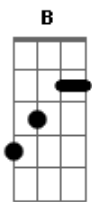

© ukulele-chords.com