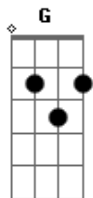

Ed Sheeran - How Would You Feel (Paean)

Tom: A

(com acordes na forma de G)

Capostrate na 2ª casa

Intro: G Bm C

G Bm C

[Verso 1]

G Bm C
You are the one, girl

G Bm C
Falling deeper in love with you

G Bm C
So tell me that you love me too

G Bm C
Tell me that you love me too

G Bm C
Tell me that you love me too

Acordes

© ukulele-chords.com

© ukulele-chords.com

© ukulele-chords.com