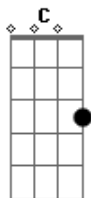

Ed Sheeran - How Would You Feel (Paean)

Tom: A

(com acordes na forma de G)

Capostrate na 2ª casa

Intro: G Bm C

G Bm C

[Verso 1]

G Bm C
You are the one, girl

G Bm C
Falling deeper in love with you

G Bm C
So tell me that you love me too

G Bm C
Tell me that you love me too

G Bm C
Tell me that you love me too

Acordes

© ukulele-chords.com

© ukulele-chords.com

© ukulele-chords.com