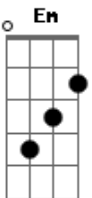

© ukulele-chords.com