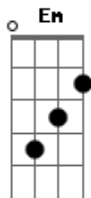

© ukulele-chords.com