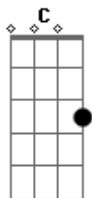

Ed Sheeran - How Would You Feel (Paean)

Tom: A

(com acordes na forma de G)

Capostrate na 2ª casa

Intro: G Bm C

G Bm C

[Verso 1]

G Bm C
You are the one, girl

G Bm C
Falling deeper in love with you

G Bm C
So tell me that you love me too

G Bm C
Tell me that you love me too

G Bm C
Tell me that you love me too

Acordes

© ukulele-chords.com

© ukulele-chords.com

© ukulele-chords.com