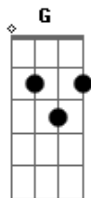

Ed Sheeran - How Would You Feel (Paean)

Tom: A

(com acordes na forma de G)

Capostrate na 2ª casa

Intro: G Bm C

G Bm C

[Verso 1]

G Bm C
You are the one, girl

G Bm C
Falling deeper in love with you

G Bm C
So tell me that you love me too

G Bm C
Tell me that you love me too

G Bm C
Tell me that you love me too

Acordes

© ukulele-chords.com

© ukulele-chords.com

© ukulele-chords.com