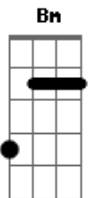

Ed Sheeran - How Would You Feel (Paean)

Tom: A

(com acordes na forma de G)

Capostrate na 2ª casa

Intro: G Bm C

G Bm C

[Verso 1]

G Bm C
You are the one, girl

G Bm C
Falling deeper in love with you

G Bm C
So tell me that you love me too

G Bm C
Tell me that you love me too

G Bm C
Tell me that you love me too

Acordes

© ukulele-chords.com

© ukulele-chords.com

© ukulele-chords.com