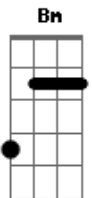

© ukulele-chords.com