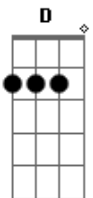

© ukulele-chords.com