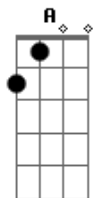

Tom: A

(com acordes na forma de G)

Capostrate na 2ª casa

Intro: G Bm C

G Bm C

[Verse 1]

G Bm C
You are the one, girl

You know that it's true G Bm C

G Bm C
I'm feeling younger

Every time that I'm alone with you G Bm C

[Pre-Chorus]

Bm
We were sitting in a parked car

Em
Stealing kisses in a front yard

A D
We got questions we shouldn't had asked but

[Chorus]

G Bm C
How would you feel

If I told you I loved you G Bm C

It's just something that I want to do G Bm C

Am D
I'm taking my time, spending my life

G Bm C
Falling deeper in love with you

G Bm C
So tell me that you love me too

[Verse 2]

G Bm C G Bm C
In the summer, as the light looks blue

G Bm C
Blood flows deeper than a river

Every moment that I spend with you G Bm C

[Pre-Chorus]

Bm Em

We were sat upon our best friend's roof

A
I had both of my arms around you

D
Watching the sunrise replace the moon

[Chorus]

G Bm C
How would you feel

G Bm C
If I told you I loved you

G Bm C
It's just something that I want to do

Am D
I'm taking my time, spending my life

G Bm C
Falling deeper in love with you

G Bm C
So tell me that you love me too

[Solo]

G Bm C

G Bm C

G Bm C

G Bm C

[Pre-Chorus]

Bm
We were sitting in a parked car

Em
Stealing kisses in a front yard

A D
We got questions we shouldn't had asked but

[Chorus]

G Bm C
How would you feel

G Bm C
If I told you I loved you

G Bm C
It's just something that I want to do

Am D
I'm taking my time, spending my life

G Bm C
Falling deeper in love with you

G Bm C
So tell me that you love me too

G Bm C
Tell me that you love me too

G Bm C
Tell me that you love me too

Acordes