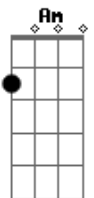

© ukulele-chords.com