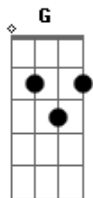

© ukulele-chords.com

© ukulele-chords.com