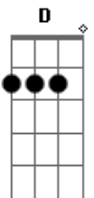

© ukulele-chords.com