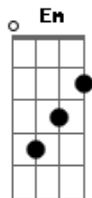

© ukulele-chords.com