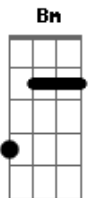

Ed Sheeran - How Would You Feel

Tom: A

(com acordes na forma de G)

Capostrate na 2ª casa

Intro: G Bm C

G Bm C

[Verse 1]

G Bm C
You are the one, girl

G Bm C
Falling deeper in love with you

G Bm C
So tell me that you love me too

G Bm C
Tell me that you love me too

G Bm C
Tell me that you love me too

Acordes

© ukulele-chords.com

© ukulele-chords.com

© ukulele-chords.com