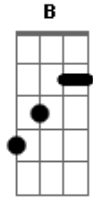

© ukulele-chords.com