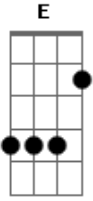

So maybe you should learn to love her

Gbm Like like the way **A**

Maybe you should learn to love her

Gbm Like like the way **A**

Maybe you should learn to love her

Gbm Like like the way **A**

And maybe you should learn to love her

Gbm Like like the way **A**

You want to be loved.

E

E

E

Acordes

© ukulele-chords.com