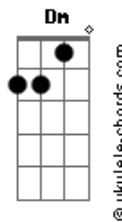

Ed Sheeran - Forever My Love (part. J Balvin)

tom:

G

[Primeira Parte]

C G
La luz de tu mirar, tu hermoso caminar
Am F
No existe nadie como tú
C G
The sky magenta blue, it's only me and you
Am F
Your eyes lit up are just the moon

[Pré-Refrão]

Dm7 F G
Sé que habrán momentos de sufrimiento
Am
But we'll be okay
F
No soy perfecto
G
Pero

[Refrão]

C G Am
En dondequiera que estés, ahí estaré
F C
Hoy y mañana, por siempre, mi amor
G Dm
Y si me voy, recuerda que
F C
For now and tomorrow, forever my love

[Segunda Parte]

C G Am
Aunque no crea en mí, tú me haces sentir
F
Que soy mejor de lo que pienso
C G Am
Cuando te conocí, me hiciste tan feliz
F
Me diste un nuevo comienzo

[Pre-Refrão]

Acordes

Dm7 F G
Sé que habrán momentos de sufrimiento

Am
But we'll be okay

F
No soy perfecto

G
Pero

[Refrão]

C G Am
En dondequiera que estés, ahí estaré

F C
Hoy y mañana, por siempre, mi amor

G Dm
Y si me voy, recuerda que

F C
For now and tomorrow, por siempre mi amor

[Ponte]

C
Yeah, yeah

G
Yeah, yeah

Am F
Yeah, yeah

C
Por siempre mi amor
Yeah, yeah

G
Yeah, yeah

Am F
Yeah, yeah

C
Forever my love

[Refrão]

C G Am
En dondequiera que estés, ahí estaré

F C
Hoy y mañana, por siempre, mi amor

G Dm
Y si me voy, recuerda que

F
For now and tomorrow, forever my love