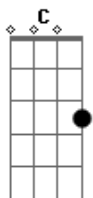

Ed Sheeran - Colourblind

tom:

C

[Primeira Parte]

C
Kaleidoscope love, yeah
That is you and me
Forever changing
We make life interesting
Some days we're red and
Some days we both in green
But I like the nights
When we leave the canvas free
[Pré-Refrão]
F
Grab a brush
And see where the feeling may lead
Nothing is out of our reach
Our words are mixing the pigment we need
Can we get started?

[Refrão]

C Am
I keep falling
G F
Deeper in dark blue
Brighter than white
Rainbows, exploding
But I can't see nothing except you
And your eyes
Maybe we'll just paint
The night colourblind

[Segunda Parte]

Acordes

© ukulele-chords.com