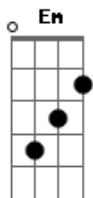

# Ed Sheeran - Colourblind

tom:

C

[Primeira Parte]

C  
Kaleidoscope love, yeah  
That is you and me  
Forever changing  
We make life interesting  
Some days we're red and  
Some days we both in green  
But I like the nights  
When we leave the canvas free  
[Pré-Refrão]  
F  
Grab a brush  
And see where the feeling may lead  
Nothing is out of our reach  
Our words are mixing the pigment we need  
Can we get started?

[Refrão]

C Am  
I keep falling  
G F  
Deeper in dark blue  
Brighter than white  
Rainbows, exploding  
But I can't see nothing except you  
And your eyes  
Maybe we'll just paint  
The night colourblind

## Acordes

© ukulele-chords.com

© ukulele-chords.com

© ukulele-chords.com

© ukulele-chords.com

© ukulele-chords.com

© ukulele-chords.com

C  
In every spectrum  
We find the millionth piece  
Connect the dots  
And everything in between  
Mm, dull in the moment  
You'll turn it golden leaf  
You take the dark away  
And that's no easy feat  
[Pré-Refrão]  
F  
Pick an orange  
Watch the shade change in the heat  
From yellow, purple and green  
Your words are mixing  
Each pigment we need  
Can we get started  
[Refrão]  
C Am  
I keep falling  
G F  
Deeper in dark blue  
Brighter than white  
Rainbows, exploding  
But I can't see nothing except you  
And your eyes  
Maybe we'll just paint  
The night colourblind  
Maybe we'll just paint  
The night colourblind