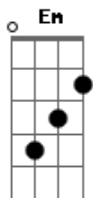

Ed Sheeran - Colourblind

tom:

C

[Primeira Parte]

C
Kaleidoscope love, yeah
That is you and me
Forever changing
We make life interesting
Some days we're red and
Some days we both in green
But I like the nights
When we leave the canvas free
[Pré-Refrão]
F
Grab a brush
And see where the feeling may lead
Nothing is out of our reach
Our words are mixing the pigment we need
Can we get started?

[Refrão]

C Am
I keep falling
G F
Deeper in dark blue
Brighter than white
Rainbows, exploding
But I can't see nothing except you
And your eyes
Maybe we'll just paint
The night colourblind

[Segunda Parte]

Acordes

© ukulele-chords.com

© ukulele-chords.com

© ukulele-chords.com

© ukulele-chords.com

© ukulele-chords.com

© ukulele-chords.com

C
In every spectrum
We find the millionth piece
Connect the dots
And everything in between
Mm, dull in the moment
You'll turn it golden leaf
You take the dark away
And that's no easy feat
[Pré-Refrão]
F
Pick an orange
Watch the shade change in the heat
From yellow, purple and green
Your words are mixing
Each pigment we need
Can we get started
[Refrão]
C Am
I keep falling
G F
Deeper in dark blue
Brighter than white
Rainbows, exploding
But I can't see nothing except you
And your eyes
Maybe we'll just paint
The night colourblind
Maybe we'll just paint
The night colourblind