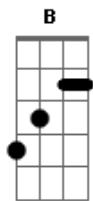

© ukulele-chords.com