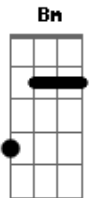

Ed Sheeran - Celestial

tom:

D
[Primeira Parte]

G You see tonight
Bm
It could go either way
D Hearts balanced on a razorblade
G We are designed to love and break
D And to rinse and repeat it all again
A

[Pré-Refrão]

All the smallest things)

Acordes

© ukulele-chords.com

© ukulele-chords.com

© ukulele-chords.com

© ukulele-chords.com

G

Celestial