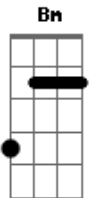

© ukulele-chords.com