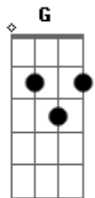

© ukulele-chords.com