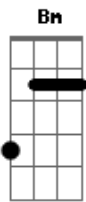

© ukulele-chords.com