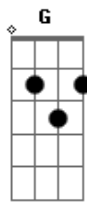

Over the castle on the hill

Bm   **A**   **D**
Over the castle on the hill

Acordes

© ukulele-chords.com

© ukulele-chords.com

© ukulele-chords.com

© ukulele-chords.com