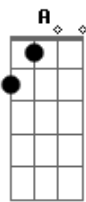

© ukulele-chords.com