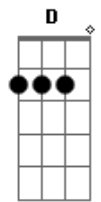

Over the castle on the hill

Bm   **A**   **D**
Over the castle on the hill

Acordes

© ukulele-chords.com