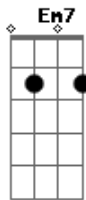

© ukulele-chords.com