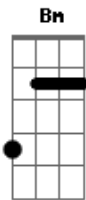

© ukulele-chords.com