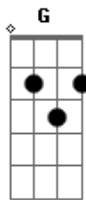

© ukulele-chords.com