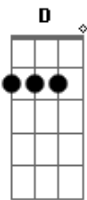

Ed Sheeran - Castle On The Hill

Tom: D
Intro: D

[D D G Em7 A]
When I was six years old I broke my leg
I was running from my brother and his friends
And tasted the sweet perfume of the mountain grass I rolled
down
I was younger then, take me back to when I

[G A D G]
Found my heart and broke it here
Made friends and lost them through the years
And I've not seen the roaring fields in so long, I know I've
grown
But I can't wait to go home

[D D G Em7 A]
I'm on my way
Driving at 90 down those country lanes
Singing to "Tiny Dancer"
And I miss the way you make me feel, and it's real
We watched the sunset over the castle on the hill

D

[D D G Em7 A]
Fifteen years old and smoking hand-rolled cigarettes
Running from the law through the backfields and getting drunk
with my friends
Had my first kiss on a Friday night, I don't reckon that I did
it right
But I was younger then, take me back to when

[G A D G]

We found weekend jobs, when we got paid
We'd buy cheap spirits and drink them straight
Me and my friends have not thrown up in so long, oh how we've
grown
But I can't wait to go home

[D D G Em7 A]
I'm on my way
Driving at 90 down those country lanes
Singing to "Tiny Dancer"
And I miss the way you make me feel, and it's real
We watched the sunset over the castle on the hill
Over the castle on the hill
Over the castle on the hill

[Bm G D A]
One friend left to sell clothes
One works down by the coast
One had two kids but lives alone
One's brother overdosed
One's already on his second wife
One's just barely getting by
But these people raised me
And I can't wait to go home

[D D G Em7 A]
And I'm on my way, I still remember
Those old country lanes
When we did not know the answers
And I miss the way you make me feel, it's real
We watched the sunset over the castle on the hill
Over the castle on the hill
Over the castle on the hill

D

Acordes

© ukulele-chords.com

© ukulele-chords.com