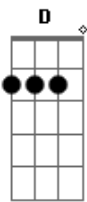

Over the castle on the hill

Bm   **A7**   **D**
Over the castle on the hill

Acordes

© ukulele-chords.com

© ukulele-chords.com

© ukulele-chords.com

© ukulele-chords.com

© ukulele-chords.com