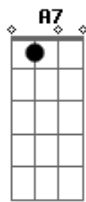

Ed Sheeran - Castle On The Hill

Tom: D

Primeira Parte:

D D G
When I was six years old
Bm A
I broke my leg
D D G
I was running from my brother
Bm A
And his friends
D D G
Tasted the sweet perfume
Bm A
Of the mountain grass as I rolled down
D D G
I was younger then
Bm A
Take me back to when I

Over the castle on the hill

Bm **A7** **D**
Over the castle on the hill

Acordes

© ukulele-chords.com

© ukulele-chords.com

© ukulele-chords.com

© ukulele-chords.com

© ukulele-chords.com