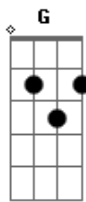

Ed Sheeran - Castle On The Hill

Tom: D

Primeira Parte:

D D G
When I was six years old
Bm A
I broke my leg
D D G
I was running from my brother
Bm A
And his friends
D D G
Tasted the sweet perfume
Bm A
Of the mountain grass as I rolled down
D D G
I was younger then
Bm A
Take me back to when I

Pré-refrão:

G A D
Found my heart and broke it here
G
Made friends and lost them
Through the years
A D
And I've not seen the roaring fields
G
In so long I know I've grown
A
But I can't wait to go home

Refrão:

Refrão Final:

D D G
And I'm on my way
Bm A
I still remember
D D G
These old country lanes
Bm A
When we did not know the answers
D D G G
And I miss the way you make
Bm A7
Me feel, it's real
D D G G
We watched the sunset
Bm A7 D D G G
Over the castle on the hill
Bm A7 D D G G

Over the castle on the hill

Bm **A7** **D**
Over the castle on the hill

Acordes

© ukulele-chords.com

© ukulele-chords.com

© ukulele-chords.com

© ukulele-chords.com

© ukulele-chords.com