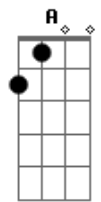

Over the castle on the hill

Bm   **A7**   **D**
Over the castle on the hill

Acordes

© ukulele-chords.com