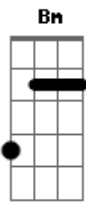

Ed Sheeran - Castle On The Hill

Tom: D

Primeira Parte:

D D G
When I was six years old
Bm A
I broke my leg
D D G
I was running from my brother
Bm A
And his friends
D D G
Tasted the sweet perfume
Bm A
Of the mountain grass as I rolled down
D D G
I was younger then
Bm A
Take me back to when I

Pré-refrão:

G A D
Found my heart and broke it here
G
Made friends and lost them
Through the years
A D
And I've not seen the roaring fields
G
In so long I know I've grown
A
But I can't wait to go home

Refrão:

Over the castle on the hill

Bm **A7** **D**
Over the castle on the hill

Acordes

© ukulele-chords.com

© ukulele-chords.com

© ukulele-chords.com

© ukulele-chords.com

© ukulele-chords.com