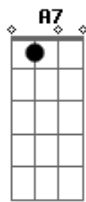

Ed Sheeran - Castle On The Hill

Tom: D

Primeira Parte:

D D G
When I was six years old
Bm7 A
I broke my leg
D D G
I was running from my brother
Bm7 A
And his friends
D D G
Tasted the sweet perfume
Bm7 A
Of the mountain grass as I rolled down
D D G
I was younger then
Bm7 A
Take me back to when I

Over the castle on the hill

Bm7 A7 D
Over the castle on the hill

Acordes

© ukulele-chords.com

© ukulele-chords.com

© ukulele-chords.com

© ukulele-chords.com

© ukulele-chords.com