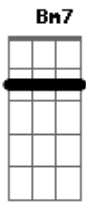

Ed Sheeran - Castle On The Hill

Tom: D

Primeira Parte:

D D G
When I was six years old
Bm7 A
I broke my leg
D D G
I was running from my brother
Bm7 A
And his friends
D D G
Tasted the sweet perfume
Bm7 A
Of the mountain grass as I rolled down
D D G
I was younger then
Bm7 A
Take me back to when I

Over the castle on the hill

Bm7 **A7** **D**
Over the castle on the hill

Acordes

© ukulele-chords.com

© ukulele-chords.com

© ukulele-chords.com

© ukulele-chords.com

© ukulele-chords.com