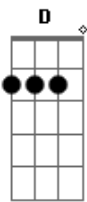

© ukulele-chords.com