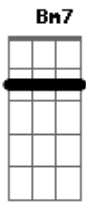

Ed Sheeran - Castle On The Hill

Tom: D

Primeira Parte:

D D G
When I was six years old
Bm7 A
I broke my leg
D D G
I was running from my brother
Bm7 A
And his friends
D D G
Tasted the sweet perfume
Bm7 A
Of the mountain grass as I rolled down
D D G
I was younger then
Bm7 A
Take me back to when I

Over the castle on the hill

Bm7 A7 D
Over the castle on the hill

Acordes

© ukulele-chords.com

© ukulele-chords.com

© ukulele-chords.com

© ukulele-chords.com

© ukulele-chords.com