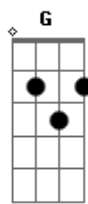

Ed Sheeran - Castle On The Hill

Tom: D

Primeira Parte:

D D G
When I was six years old
Bm7 A
I broke my leg
D D G
I was running from my brother
Bm7 A
And his friends
D D G
Tasted the sweet perfume
Bm7 A
Of the mountain grass as I rolled down
D D G
I was younger then
Bm7 A
Take me back to when I

Pré-refrão:

G A D
Found my heart and broke it here
G
Made friends and lost them
Through the years
A D
And I've not seen the roaring fields
G
In so long I know I've grown
A
But I can't wait to go home

Refrão:

Refrão Final:

D D G
And I'm on my way
Bm7 A
I still remember
D D G
These old country lanes
Bm7 A
When we did not know the answers
D D G G
And I miss the way you make
Bm7 A7
Me feel, it's real
D D G G
We watched the sunset
Bm7 A7 D D G G
Over the castle on the hill
Bm7 A7 D D G G

Over the castle on the hill

Bm7 **A7** **D**
Over the castle on the hill

Acordes

© ukulele-chords.com

© ukulele-chords.com

© ukulele-chords.com

© ukulele-chords.com

© ukulele-chords.com