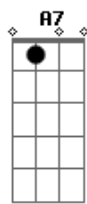

Ed Sheeran - Castle On The Hill

Tom: D

Primeira Parte:

D D G
When I was six years old
Bm7 A
I broke my leg
D D G
I was running from my brother
Bm7 A
And his friends
D D G
Tasted the sweet perfume
Bm7 A
Of the mountain grass as I rolled down
D D G
I was younger then
Bm7 A
Take me back to when I

Over the castle on the hill

Bm7 **A7** **D**
Over the castle on the hill

Acordes

© ukulele-chords.com

© ukulele-chords.com

© ukulele-chords.com

© ukulele-chords.com

© ukulele-chords.com