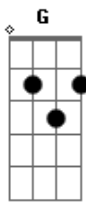

Ed Sheeran - Castle On The Hill

Tom: D

Primeira Parte:

D D G
When I was six years old
Bm7 A
I broke my leg
D D G
I was running from my brother
Bm7 A
And his friends
D D G
Tasted the sweet perfume
Bm7 A
Of the mountain grass as I rolled down
D D G
I was younger then
Bm7 A
Take me back to when I

Pré-refrão:

G A D
Found my heart and broke it here
G
Made friends and lost them
Through the years
A D
And I've not seen the roaring fields
G
In so long I know I've grown
A
But I can't wait to go home

Refrão:

Refrão Final:

D D G
And I'm on my way
Bm7 A
I still remember
D D G
These old country lanes
Bm7 A
When we did not know the answers
D D G G
And I miss the way you make
Bm7 A7
Me feel, it's real
D D G G
We watched the sunset
Bm7 A7 D D G G
Over the castle on the hill
Bm7 A7 D D G G

Over the castle on the hill

Bm7 **A7** **D**
Over the castle on the hill

Acordes

© ukulele-chords.com

© ukulele-chords.com

© ukulele-chords.com

© ukulele-chords.com

© ukulele-chords.com