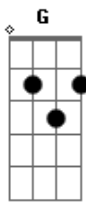

Ed Sheeran - Castle On The Hill

Tom: D

Primeira Parte:

D D G
When I was six years old
Bm7 A
I broke my leg
D D G
I was running from my brother
Bm7 A
And his friends
D D G
Tasted the sweet perfume
Bm7 A
Of the mountain grass as I rolled down
D D G
I was younger then
Bm7 A
Take me back to when I

Pré-refrão:

G A D
Found my heart and broke it here
G
Made friends and lost them
Through the years
A D
And I've not seen the roaring fields
G
In so long I know I've grown
A
But I can't wait to go home

Refrão:

Refrão Final:

D D G
And I'm on my way
Bm7 A
I still remember
D D G
These old country lanes
Bm7 A
When we did not know the answers
D D G G
And I miss the way you make
Bm7 A7
Me feel, it's real
D D G G
We watched the sunset
Bm7 A7 D D G G
Over the castle on the hill
Bm7 A7 D D G G

Over the castle on the hill

Bm7 A7 D
Over the castle on the hill

Acordes

© ukulele-chords.com

© ukulele-chords.com

© ukulele-chords.com

© ukulele-chords.com

© ukulele-chords.com