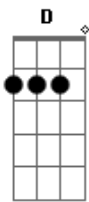

© ukulele-chords.com