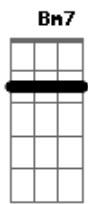

Ed Sheeran - Castle On The Hill

Tom: D

Primeira Parte:

D D G
When I was six years old
Bm7 A
I broke my leg
D D G
I was running from my brother
Bm7 A
And his friends
D D G
Tasted the sweet perfume
Bm7 A
Of the mountain grass as I rolled down
D D G
I was younger then
Bm7 A
Take me back to when I

Over the castle on the hill

Bm7 **A7** **D**
Over the castle on the hill

Acordes

© ukulele-chords.com

© ukulele-chords.com

© ukulele-chords.com

© ukulele-chords.com

© ukulele-chords.com