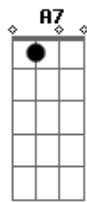

Ed Sheeran - Castle On The Hill

Tom: D

Primeira Parte:

D D G
When I was six years old
Bm7 A
I broke my leg
D D G
I was running from my brother
Bm7 A
And his friends
D D G
Tasted the sweet perfume
Bm7 A
Of the mountain grass as I rolled down
D D G
I was younger then
Bm7 A
Take me back to when I

Over the castle on the hill

Bm7 **A7** **D**
Over the castle on the hill

Acordes

© ukulele-chords.com

© ukulele-chords.com

© ukulele-chords.com

© ukulele-chords.com

© ukulele-chords.com