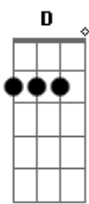

© ukulele-chords.com