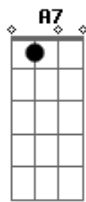

Ed Sheeran - Castle On The Hill

Tom: D

Primeira Parte:

D D G
When I was six years old
Bm7 A
I broke my leg
D D G
I was running from my brother
Bm7 A
And his friends
D D G
Tasted the sweet perfume
Bm7 A
Of the mountain grass as I rolled down
D D G
I was younger then
Bm7 A
Take me back to when I

Over the castle on the hill

Bm7 **A7** **D**
Over the castle on the hill

Acordes

© ukulele-chords.com

© ukulele-chords.com

© ukulele-chords.com

© ukulele-chords.com

© ukulele-chords.com