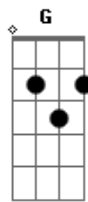

Ed Sheeran - Castle On The Hill

Tom: D

Primeira Parte:

D D G
When I was six years old
Bm7 A
I broke my leg
D D G
I was running from my brother
Bm7 A
And his friends
D D G
Tasted the sweet perfume
Bm7 A
Of the mountain grass as I rolled down
D D G
I was younger then
Bm7 A
Take me back to when I

Pré-refrão:

G A D
Found my heart and broke it here
G
Made friends and lost them
Through the years
A D
And I've not seen the roaring fields
G
In so long I know I've grown
A
But I can't wait to go home

Refrão:

Refrão Final:

D D G
And I'm on my way
Bm7 A
I still remember
D D G
These old country lanes
Bm7 A
When we did not know the answers
D D G G
And I miss the way you make
Bm7 A7
Me feel, it's real
D D G G
We watched the sunset
Bm7 A7 D D G G
Over the castle on the hill
Bm7 A7 D D G G

Over the castle on the hill

Bm7 **A7** **D**
Over the castle on the hill

Acordes

© ukulele-chords.com

© ukulele-chords.com

© ukulele-chords.com

© ukulele-chords.com

© ukulele-chords.com