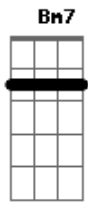

Ed Sheeran - Castle On The Hill

Tom: D

Primeira Parte:

D D G
When I was six years old
Bm7 A
I broke my leg
D D G
I was running from my brother
Bm7 A
And his friends
D D G
Tasted the sweet perfume
Bm7 A
Of the mountain grass as I rolled down
D D G
I was younger then
Bm7 A
Take me back to when I

Over the castle on the hill

Bm7 **A7** **D**
Over the castle on the hill

Acordes

© ukulele-chords.com

© ukulele-chords.com

© ukulele-chords.com

© ukulele-chords.com

© ukulele-chords.com