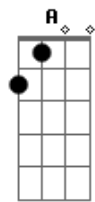

Over the castle on the hill

Bm7 A7 D
Over the castle on the hill

Acordes