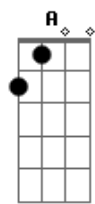

Over the castle on the hill

Bm7 **A7** **D**
Over the castle on the hill

Acordes