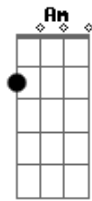

© ukulele-chords.com