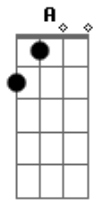

Ed Sheeran - Blue

tom:

A

[Primeira Parte]

Oh, it took a while to read the signs
But she used to be a friend of mine
Leanin' forward, but fell behind
Loneliness redefined

[Pré-Refrão]

Over and all of above, I hope for
Happiness is all you know, but
I can't help but holdin' on, on
Ooh, ooh

[Refrão]

Silence is never golden
Quietly stuck in the moment, I'm not over you
I'll be forever lonely
Silence ain't golden, you know that it's only blue
Blue
It's only blue
Blue

[Segunda Parte]

Oh, I missed the mark a hundred times
Try to take it back and change the night
Yeah, we used to set the dream alive
Till the day it's sunk and slowly died

[Pré-Refrão]

Over and all of above, I hope for
Happiness is all you know, but
I can't help but holdin' on, on
Ooh, ooh

[Refrão]

Silence is never golden
Quietly stuck in the moment, I'm not over you
I'll be forever lonely
Silence ain't golden, you know that it's only blue
Blue
It's only blue
Blue
It's only blue

Acordes