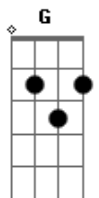

© ukulele-chords.com