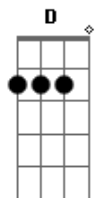

© ukulele-chords.com