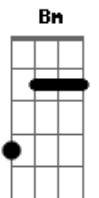

© ukulele-chords.com